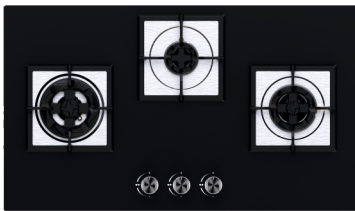

MRP ₹:
60 cm: 38,990/-

Size: 60 cm

Hobs-Tek Plus

Tek Plus 90-4

Full Brass Burner
Pan support with Heat Protector
Designer Metal knob
4 Burner (01 Big Multi,
01 Mini Multi
02 Mini Dual flame)
Battery operated ignition type
Bevelled Edge 8 mm Black tempered glass
Flame Failure Device
Product Dimension: 860 x 520 mm
Cutout Dimension : 825 x 475 mm

MRP ₹:
90 cm: **42,900/-**

Size: 90 cm

Tek Plus 90-5

Full Brass Burner
Pan support with Heat Protector
Designer Metal knob
5 Burner (01 Big Multi,
01 Mini Multi
03 Mini Dual flame)
Battery operated ignition type
Bevelled Edge 8 mm Black tempered glass
Flame Failure Device
Product Dimension: 860 x 520 mm
Cutout Dimension : 825 x 475 mm

MRP ₹:
90 cm: **47,900/-**

Size: 90 cm

Hobs-Brazzo

Brazzo 78-3

Full Brass Burner
Cast iron Pan support
Metal knob
Stainless Steel brush finish
3 Burner (01 Big Multi,
01 Min Multi, 01 Dual Ring Flame)
Battery operated ignition type
Black tempered glass (8mm thickness)
Product Dimension: 780 x 450 mm
Cutout Dimension : 685 x 410 mm

MRP ₹:
78 cm: **29,990/-**

Size: 78 cm

Brazzo 78-4

Full Brass Burner
Cast iron Pan support
Metal knob
Stainless Steel brush finish
4 Burner (01 Big Multi,
01 Mini Multi
02 Mini high flame)
Battery operated ignition type
Black tempered glass (8mm thickness)
Product Dimension: 780 x 520 mm
Cutout Dimension : 686 x 475 mm