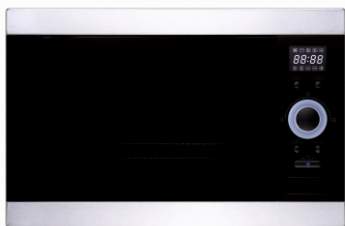

Built-In Microwaves

MWO-3

Built-In Microwaves

MWO-1

10 Cooking Menu
Mircowave, Grill, Convection & Defrost
Multi stage Cooking
25 Liter
Fully touch control panel
SS cavity
Large LED display
Product Dimension 595 x 388 x 450 mm
Carcase Dimension: 560 x 380 x 550 mm
MRP ₹: 39,390/-

MWO-2

10 auto cooking menu
Microwave, Grill & Convection
Quick start & Cooking function
Defrost by weight & time
Multi stage cooking
25 liter
Soft button control
SS cavity
Large LED display
Product Dimension 595 x 388 x 450 mm
Carcase Dimension: 560 x 380 x 550 mm
MRP ₹: 34,490/-

MWO-3

Fully Built-in
Black glass with SS strip and Black Body
TFT control Display
Stainless Steel Cavity
Microwave, Grill, Convection & Defrost Function
Touch Screen Control Panel
Child Lock
32ltr Capacity
Smart inverter technology, smart recipes
1 x combination grid and
1 x enamel baking tray rotisserie
Product Dimension 595 x 455 x 545 mm
Cavity Dimension: 560 x 450 x 590 mm
MRP ₹: 69,990/-