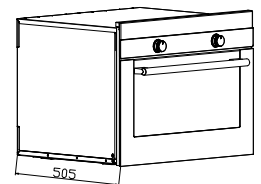

Fully Built-in
Black glass with SS strip and Black Body
TFT control Display
Stainless Steel Cavity
Microwave, Grill, Convection & Defrost Function
Touch Screen Control Panel
Child Lock
32ltr Capacity
Smart inverter technology, smart recipes
1 x combination grid and
1 x enamel baking tray rotisserie
Product Dimension 595 x 455 x 545 mm
Cavity Dimension: 560 x 450 x 590 mm
MRP ₹: 69,990/-