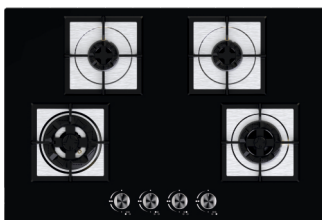

MRP ₹:
90 cm: **42,900/-**

Size: 90 cm

Tek Plus 90-5

Full Brass Burner
Pan support with Heat Protector
Designer Metal knob
5 Burner (01 Big Multi,
01 Mini Multi
03 Mini Dual flame)
Battery operated ignition type
Bevelled Edge 8 mm Black tempered glass
Flame Failure Device
Product Dimension: 860 x 520 mm
Cutout Dimension : 825 x 475 mm

MRP ₹:
90 cm: **47,900/-**

Size: 90 cm

Hobs-Brazzo

Brazzo 78-3

Full Brass Burner
Cast iron Pan support
Metal knob
Stainless Steel brush finish
3 Burner (01 Big Multi,
01 Min Multi, 01 Dual Ring Flame)
Battery operated ignition type
Black tempered glass (8mm thickness)
Product Dimension: 780 x 450 mm
Cutout Dimension : 685 x 410 mm

MRP ₹:
78 cm: **29,990/-**

Size: 78 cm

Brazzo 78-4

Full Brass Burner
Cast iron Pan support
Metal knob
Stainless Steel brush finish
4 Burner (01 Big Multi,
01 Mini Multi
02 Mini high flame)
Battery operated ignition type
Black tempered glass (8mm thickness)
Product Dimension: 780 x 520 mm
Cutout Dimension : 686 x 475 mm

MRP ₹:
78 cm: **33,990/-**

Size: 78 cm

Brazzo 60-4

Full Brass Burner
Cast iron Pan support
Metal knob
Stainless Steel brush finish
4 Burner (01 Big Multi,
01 Mini Multi
02 Mini high flame)
Battery operated ignition type
Black tempered glass (8mm thickness)
Product Dimension: 600 x 525 mm
Cutout Dimension : 555 x 475 mm