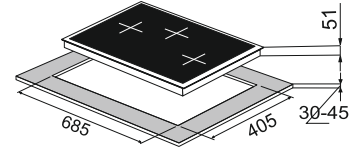

MRP ₹:
78 cm: **33,990/-**

Size: 78 cm

Brazzo 60-4

Full Brass Burner
Cast iron Pan support
Metal knob
Stainless Steel brush finish
4 Burner (01 Big Multi,
01 Mini Multi
02 Mini high flame)
Battery operated ignition type
Black tempered glass (8mm thickness)
Product Dimension: 600 x 525 mm
Cutout Dimension : 555 x 475 mm

MRP ₹:
60 cm: **31,990/-**

Size: 60 cm

Hobs- Pro

Pro 60-3

Brass Burner
Pan support with Heat Protector
Metal knob

3 Burner (01 Big Multi,
01 Mini Multi
01 Mini Dual flame)
Battery operated ignition type
Black tempered glass (8mm thickness)
Product Dimension: 600 x 520 mm
Cutout Dimension : 555 x 475 mm

Size: 60 cm

MRP ₹:
60 cm: **21,990/-**

Pro 75-3

Brass Burner
Pan support with Heat Protector
Metal knob

3 Burner (01 Big Multi,
01 Mini Multi, 01 Dual Ring Flame)
Battery operated ignition type
Black tempered glass (8mm thickness)
Product Dimension: 750 x 450 mm
Cutout Dimension : 685 x 405 mm

Size: 75 cm

MRP ₹:
75 cm: **20,990/-**

Pro 60-4

Brass Burner
Pan support with Heat Protector
Metal knob

4 Burner (01 Big Triple,
01 Small Triple
02 Dual Flame)
Battery operated ignition type
Black tempered glass (8mm thickness)
Product Dimension: 600 x 520 mm
Cutout Dimension : 555 x 475 mm