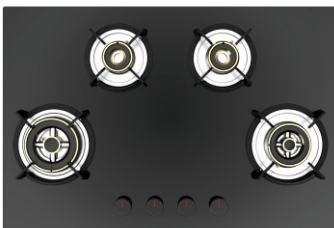

Hobs- Pro

Pro 60-3

Brass Burner
Pan support with Heat Protector
Metal knob

3 Burner (01 Big Multi,
01 Mini Multi
01 Mini Dual flame)
Battery operated ignition type
Black tempered glass (8mm thickness)
Product Dimension: 600 x 520 mm
Cutout Dimension : 555 x 475 mm

Size: 60 cm

MRP ₹:
60 cm: **21,990/-**

Pro 75-3

Brass Burner
Pan support with Heat Protector
Metal knob

3 Burner (01 Big Multi,
01 Mini Multi, 01 Dual Ring Flame)
Battery operated ignition type
Black tempered glass (8mm thickness)
Product Dimension: 750 x 450 mm
Cutout Dimension : 685 x 405 mm

Size: 75 cm

MRP ₹:
75 cm: **20,990/-**

Pro 60-4

Brass Burner
Pan support with Heat Protector
Metal knob

4 Burner (01 Big Triple,
01 Small Triple
02 Dual Flame)
Battery operated ignition type
Black tempered glass (8mm thickness)
Product Dimension: 600 x 520 mm
Cutout Dimension : 555 x 475 mm

Size: 60 cm

MRP ₹:
60 cm: **24,490/-**

Pro 78-4

Brass Burner
Pan support with Heat Protector
Metal knob

4 Burner (01 Big Triple,
01 Small Triple
02 Dual Flame)
Battery operated ignition type
Black tempered glass (8mm thickness)
Product Dimension: 780 x 520 mm
Cutout Dimension : 685 x 475mm

Size: 78 cm

MRP ₹:
78 cm: **25,490/-**

Hobs- Passilo

Passilo 78-4

High flame brass burner
Cast iron Pan support
Metal knob

Under knob auto ignition
4 Burner (01 Big Triple,
01 Small Triple
02 Dual Flame)
Product Dimension: 820 x 520 mm
Cutout Dimension : 705 x 475mm

Size: 78 cm

MRP ₹:
78 cm: **28,090/-**