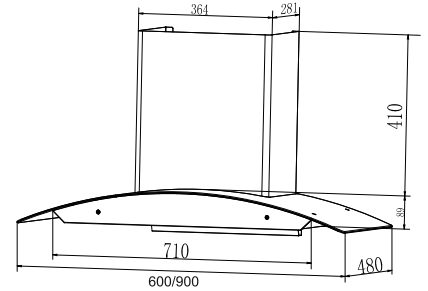

MRP ₹:
60 cm: **29,090/-**
90 cm: **32,390/-**

Size: 60/90 cm

Mint

Black body + Black tempered front glass
3 speeds Motion touch control
Metal blower with auto Heat cleaning

1 x 4 W LED strip
2/3 Baffle filters
1350 M³/hr
2M Aluminum exhaust pipe
Outlet 150mm