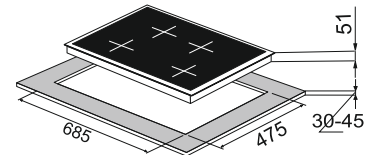

Size: 75 cm

MRP ₹:
75 cm: **20,990/-**

Pro 60-4

Brass Burner
Pan support with Heat Protector
Metal knob

4 Burner (01 Big Triple,
01 Small Triple
02 Dual Flame)
Battery operated ignition type
Black tempered glass (8mm thickness)
Product Dimension: 600 x 520 mm
Cutout Dimension : 555 x 475 mm

Size: 60 cm

MRP ₹:
60 cm: **24,490/-**

Pro 78-4

Brass Burner
Pan support with Heat Protector
Metal knob

4 Burner (01 Big Triple,
01 Small Triple
02 Dual Flame)
Battery operated ignition type
Black tempered glass (8mm thickness)
Product Dimension: 780 x 520 mm
Cutout Dimension : 685 x 475mm

Size: 78 cm

MRP ₹:
78 cm: **25,490/-**

Hobs- Passilo

Passilo 78-4

High flame brass burner
Cast iron Pan support
Metal knob

Under knob auto ignition
4 Burner (01 Big Triple,
01 Small Triple
02 Dual Flame)
Product Dimension: 820 x 520 mm
Cutout Dimension : 705 x 475mm

Size: 78 cm

MRP ₹:
78 cm: **28,090/-**

Hobs- Passilo

Passilo 90-5

High flame brass burner
Cast iron Pan support
Metal knob

Under knob auto ignition
5 Burner (01 Big Triple,
01 Small Triple,
02 Medium, 01 Small)
Product Dimension: 865 x 520 mm
Cutout Dimension : 820 x 480 mm