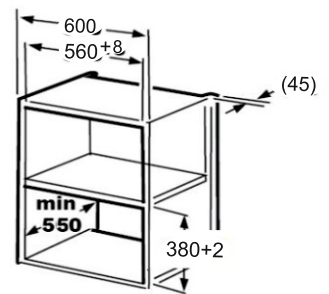

10 auto cooking menu
Microwave, Grill & Convection
Quick start & Cooking function
Defrost by weight & time
Multi stage cooking
25 liter
Soft button control
SS cavity
Large LED display
Product Dimension 595 x 388 x 450 mm
Carcase Dimension: 560 x 380 x 550 mm
MRP ₹: 34,490/-