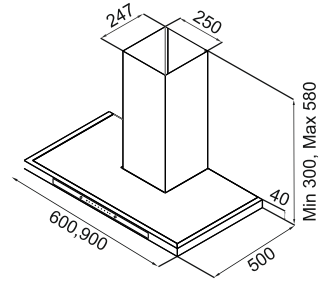

Full Inox/PVD + Front Glass
Filter: Baffle filter
Slider Touch Control
1180 M³/hr
PDCA motor+4 way suction
Oil collector
Multi speed
LED lamp
150mm outlet
MRP ₹:
SS 60 cm: **32,200/-**
SS 90 cm: **34,500/-**
Black 60 cm: **30,450/-**
Black 90 cm: **32,750/-**

Size: 60/90 cm