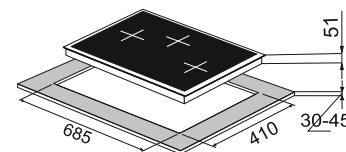

Size: 78 cm

MRP ₹:
78 cm: **28,090/-**

Hobs- Passilo

Passilo 90-5

High flame brass burner
Cast iron Pan support
Metal knob

Under knob auto ignition
5 Burner (01 Big Triple,
01 Small Triple,
02 Medium, 01 Small)
Product Dimension: 865 x 520 mm
Cutout Dimension : 820 x 480 mm

MRP ₹:
90 cm: **31,690/-**

Size: 90 cm

Passilo 100-4

High flame brass burner
Cast iron Pan support
Metal knob

Under knob auto ignition
4 Burner (02 Big Triple,
02 Medium)
Product Dimension: 1000 x 380 mm
Cutout Dimension : 900 x 325 mm

MRP ₹:
100 cm: **35,390/-**

Size: 100 cm

Passilo 78-3

High flame brass burner
Cast iron Pan support
Metal knob

Under knob auto ignition
3 Burner (01 Big Triple,
01 Small Triple, 01 Dual Flame)
Product Dimension: 760 X 430
Cutout Dimension : 685 x 410 mm (R20)

MRP ₹:
78 cm: **20,790/-**

Size: 78 cm

Passilo 60-4

High flame brass burner
Cast iron Pan support
Metal knob

Under knob auto ignition
4 Burner (01 Big Triple,
01 Small Triple
02 Dual Flame)
Product Dimension: 595 x 525 mm
Cutout Dimension : 555 x 485 mm