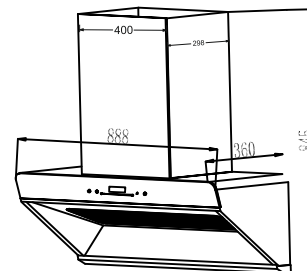

Filterless System
SS Oil collector
Auto increase suction base on cooking
Black Body with silver corner finish
Touch Screen with Air flow display
8 Speed
1700 M³/hr
Auto adjustable air flow
Metal Housing with Metal Blower
SS oil collector
2*1.5 w Led Lamps

Size: 90 cm

MRP ₹:
90 cm: **61,000/-**