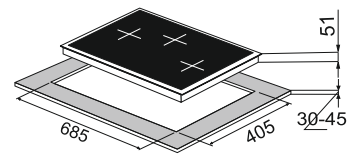

Size: 60/90 cm

Hobs

Tek Plus 75-3

Hobs-Tek Plus

Tek Plus 75-3

Full Brass Burner
Pan support with Heat Protector
Designer Metal knob
3 Burner (01 Big Multi,
01 Mini Multi, 01 Dual Ring Flame)
Battery operated ignition type
Bevelled Edge 8 mm Black tempered glass
Flame Failure Device
Product Dimension: 750 x 450 mm
Cutout Dimension : 685 x 405mm

MRP ₹:
75 cm: 34,990/-

Size: 75 cm

Tek Plus 60-4

Full Brass Burner
Pan support with Heat Protector
Designer Metal knob
4 Burner (01 Big Multi,
01 Mini Multi
02 Mini Dual flame)
Battery operated ignition type
Bevelled Edge 8 mm Black tempered glass
Flame Failure Device
Product Dimension: 600 x 520 mm
Cutout Dimension : 555 x 475mm