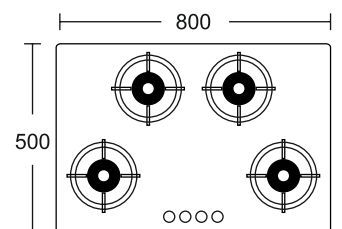

MRP ₹: 13,490/-

Olive 4

Top Knob
Heavy Cast iron round pan support with flame guard
Forged burner

Knobs: Designer Metal Knobs
 Body: Black
 Dimension: 800 x 500 mm
 Diptray: Black SS

MRP ₹: 14,990/-

Cooktops