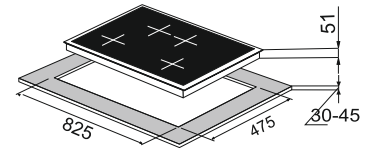

Full Brass Burner
Pan support with Heat Protector
Designer Metal knob
4 Burner (01 Big Multi,
01 Mini Multi
02 Mini Dual flame)
Battery operated ignition type
Bevelled Edge 8 mm Black tempered glass
Flame Failure Device
Product Dimension: 860 x 520 mm
Cutout Dimension : 825 x 475 mm

MRP ₹:
90 cm: **42,900/-**

Size: 90 cm