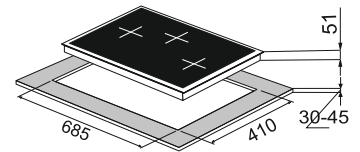

MRP ₹:
90 cm: **47,900/-**

Size: 90 cm

Hobs-Brazzo

Brazzo 78-3

Full Brass Burner
Cast iron Pan support
Metal knob
Stainless Steel brush finish
3 Burner (01 Big Multi,
01 Min Multi, 01 Dual Ring Flame)
Battery operated ignition type
Black tempered glass (8mm thickness)
Product Dimension: 780 x 450 mm
Cutout Dimension : 685 x 410 mm

MRP ₹:
78 cm: **29,990/-**

Size: 78 cm

Brazzo 78-4

Full Brass Burner
Cast iron Pan support
Metal knob
Stainless Steel brush finish
4 Burner (01 Big Multi,
01 Mini Multi
02 Mini high flame)
Battery operated ignition type
Black tempered glass (8mm thickness)
Product Dimension: 780 x 520 mm
Cutout Dimension : 686 x 475 mm

MRP ₹:
78 cm: **33,990/-**

Size: 78 cm

Brazzo 60-4

Full Brass Burner
Cast iron Pan support
Metal knob
Stainless Steel brush finish
4 Burner (01 Big Multi,
01 Mini Multi
02 Mini high flame)
Battery operated ignition type
Black tempered glass (8mm thickness)
Product Dimension: 600 x 525 mm
Cutout Dimension : 555 x 475 mm