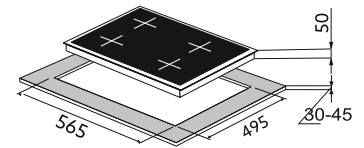

MRP ₹: 1,49,990/-

Induction Hob

Built-in Induction Hob (BIH-01)

Residual heat indicator Child safety lock 9 power adjustment

7200W 220-240V/ 50-60 Hz
LF: 2.2 kw/2.2kw, LR: 1.5 kw/2.2 kw
RF: 2.2 kw/2.2 kw, RR: 1.5kw/ 2.2 kw
Slight touch control
1-99 minute timer
Automatic adjust Cooking element to
the size of the pan bottom
Temp. setting range from 60 to 240 degrees C
Product Dimension: 590 x 520 x 60 mm
Cutout Dimension: 565 x 495 x 50 mm