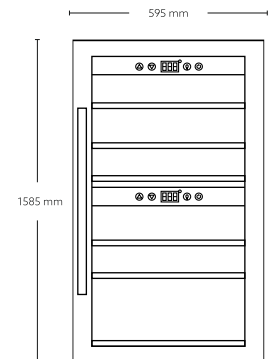

CW 120 Bottle

Free Standing wine chiller
Black casing with transparent, panoramic door
350L/120 bottles Capacity
LED display
3-12° for white wine & 12-20° for red wine
Compressor with direct cooling
Range of inside cabinet humidity: >60%RH
Product Range: 630 × 595 × 1585 mm