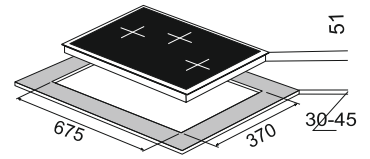

MRP ₹:
78 cm: **20,790/-**

Size: 78 cm

Passilo 60-4

High flame brass burner
Cast iron Pan support
Metal knob

Under knob auto ignition
4 Burner (01 Big Triple,
01 Small Triple
02 Dual Flame)
Product Dimension: 595 x 525 mm
Cutout Dimension : 555 x 485 mm

MRP ₹:
60 cm: **23,190/-**

Size: 60 cm

Hobs - Salsa

Salsa 60-3

High flame brass burner
Metal knob

08 mm toughened Glass
3 brass burner
01 Big triple ring burner
01 small Triple ring burner, 01 dual ring burner
Matt Enamel round Pan support
Battery Operated ignition
Product Dimension : 600 x 520 mm
Cutout Dimension : 555 x 485 mm

MRP ₹:
60 cm: **20,790/-**

Size: 60 cm

Hobs - Salsa

Salsa 78-3

High flame brass burner Metal knob

3 Burner (01 Big Triple, 01 Small Triple
01 Dual Flame)
Matt Enamel Round Pan support
Battery Operated ignition
Product Dimension:
760 X 430 mm
Cutout Dimension : 675 x 370 mm (R20)

MRP ₹:
78 cm: **19,490/-**

Size: **78 cm**

Salsa 60-4

High flame brass burner Cast iron Pan support Metal knob

4 Burner (01 Big Triple,
1 Small Triple, 01 Dual Flame,
01 Small)
Battery Operated ignition
Product Dimension: 800 x 520 mm
Cutout Dimension : 555 x 485 mm