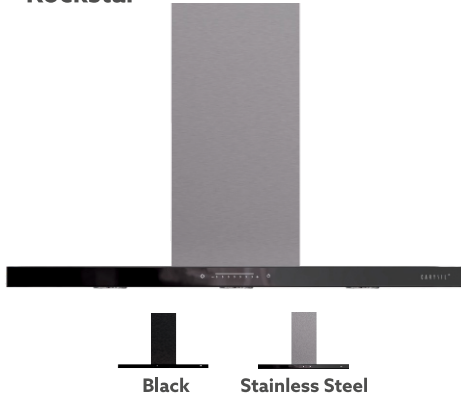

Wall Mounted Hoods

Tekno

Black Body
Touch Screen
Baffle Filter
LED Lamp
Metal housing
3 speed
1150 M³/hr
Timer function
1 x 500 mm black duct cover
Oil collector
MRP ₹:
60 cm: **22,990/-**
90 cm: **24,790/-**

Size: 60/90 cm

Rockstar

Full Inox/PVD + Front Glass
Filter: Baffle filter
Slider Touch Control
1180 M³/hr
PDCA motor+4 way suction
Oil collector
Multi speed
LED lamp
150mm outlet
MRP ₹:
SS 60 cm: **32,200/-**
SS 90 cm: **34,500/-**
Black 60 cm: **30,450/-**
Black 90 cm: **32,750/-**

Size: 60/90 cm

Moonwalk

LED lamp
Baffle filter
Inox
1100 M³/hr
3 speed
Push Button
LED lamp
150 mm outlet
MRP ₹:
60- CF: **15,150/-**
60- BF: **16,450/-**
90- CF: **18,600/-**
90- BF: **19,850/-**

Size: 60/90 cm

Moonwalk

LED lamp
Baffle filter
Black
1100 M³/hr
3 speed
Push Button
LED lamp
150 mm outlet
MRP ₹:
Black 60- CF: **13,900/-**
Black 60- BF: **15,150/-**
Black 90- CF: **17,300/-**
Black 90- BF: **18,600/-**

Size: 60/90 cm

Rock

Black Body
Baffle Filter
LED Lamp
Push button
1150 M³/hr
Metal housing
3 speed
2 pcs baffle filter
1 x 500 mm duct cover
oil collector
MRP ₹:
60 cm: **20,590/-**
90 cm: **22,290/-**

Size: 60/90 cm