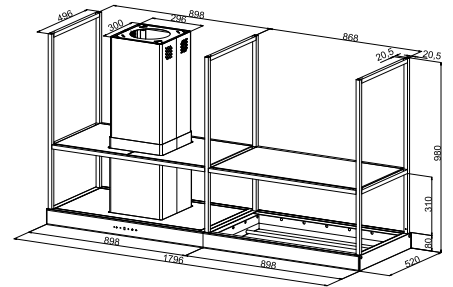

**5 speeds
up to 1300 m3/hr**

90 cm + 90 cm special construction with Fume glass on middle side
Matt Black body & Black tempered glass control panel
Touch control
with white lighting on 2 sides
2x Flush led stick /
White lighting 2x6W (4000 K)
Aluminium filter with 4 layer x3

MRP ₹:
180 cm: **1,49,990/-**