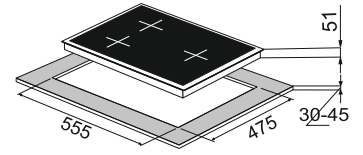

MRP ₹:
78 cm: **29,990/-**

Size: 78 cm

Brazzo 78-4

Full Brass Burner
Cast iron Pan support
Metal knob
Stainless Steel brush finish
4 Burner (01 Big Multi,
01 Mini Multi
02 Mini high flame)
Battery operated ignition type
Black tempered glass (8mm thickness)
Product Dimension: 780 x 520 mm
Cutout Dimension : 686 x 475 mm

MRP ₹:
78 cm: **33,990/-**

Size: 78 cm

Brazzo 60-4

Full Brass Burner
Cast iron Pan support
Metal knob
Stainless Steel brush finish
4 Burner (01 Big Multi,
01 Mini Multi
02 Mini high flame)
Battery operated ignition type
Black tempered glass (8mm thickness)
Product Dimension: 600 x 525 mm
Cutout Dimension : 555 x 475 mm

MRP ₹:
60 cm: **31,990/-**

Size: 60 cm

Hobs- Pro

Pro 60-3

Brass Burner
Pan support with Heat Protector
Metal knob

3 Burner (01 Big Multi,
01 Mini Multi
01 Mini Dual flame)
Battery operated ignition type
Black tempered glass (8mm thickness)
Product Dimension: 600 x 520 mm
Cutout Dimension : 555 x 475 mm

Size: 60 cm

MRP ₹:
60 cm: **21,990/-**

Pro 75-3

Brass Burner
Pan support with Heat Protector
Metal knob

3 Burner (01 Big Multi,
01 Mini Multi, 01 Dual Ring Flame)
Battery operated ignition type
Black tempered glass (8mm thickness)
Product Dimension: 750 x 450 mm
Cutout Dimension : 685 x 405 mm