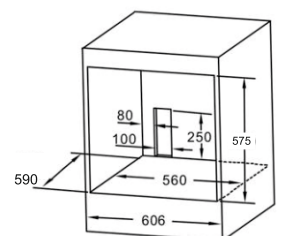

- **Fully Automatic**
- **A Energy Rating**
- **65L Capacity**
- **11 Function + Auto Cooking**

- Black body+Black glass with inox strip+Tripple layer glass door
- 5.0" TFT touch control & auto menus
- Heat preservation & four glazed cool glass door
- Easy clean enamel cavity
- 30-250° C temperature
- Product Dimension 595 x 595 x 555 mm
- Carcase Dimension: 575 x 560 x 590 mm

MRP ₹: 89,990/-