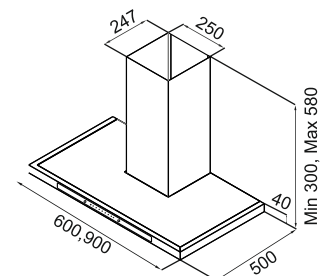

Full Inox/PVD + Front Glass
Filter: Baffle filter
Touch Control
1000 M³/hr
Multi speed
2 x 1.5 LED lamp
150mm outlet

MRP ₹:
60 cm: **17,800/-**
90 cm: **20,700/-**

Size: 60/90 cm