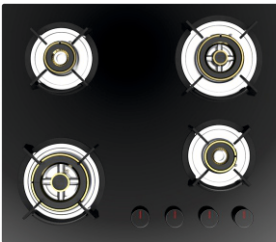

Hobs- Pro

Pro 60-3

Brass Burner
Pan support with Heat Protector
Metal knob

3 Burner (01 Big Multi,
01 Mini Multi
01 Mini Dual flame)
Battery operated ignition type
Black tempered glass (8mm thickness)
Product Dimension: 600 x 520 mm
Cutout Dimension : 555 x 475 mm

Size: 60 cm

MRP ₹:
60 cm: **21,990/-**

Pro 75-3

Brass Burner
Pan support with Heat Protector
Metal knob

3 Burner (01 Big Multi,
01 Mini Multi, 01 Dual Ring Flame)
Battery operated ignition type
Black tempered glass (8mm thickness)
Product Dimension: 750 x 450 mm
Cutout Dimension : 685 x 405 mm

Size: 75 cm

MRP ₹:
75 cm: **20,990/-**

Pro 60-4

Brass Burner
Pan support with Heat Protector
Metal knob

4 Burner (01 Big Triple,
01 Small Triple
02 Dual Flame)
Battery operated ignition type
Black tempered glass (8mm thickness)
Product Dimension: 600 x 520 mm
Cutout Dimension : 555 x 475 mm

Size: 60 cm

MRP ₹:
60 cm: **24,490/-**

Pro 78-4

Brass Burner
Pan support with Heat Protector
Metal knob

4 Burner (01 Big Triple,
01 Small Triple
02 Dual Flame)
Battery operated ignition type
Black tempered glass (8mm thickness)
Product Dimension: 780 x 520 mm
Cutout Dimension : 685 x 475mm

Size: 78 cm

MRP ₹:
78 cm: **25,490/-**

Hobs- Passilo

Passilo 78-4

High flame brass burner
Cast iron Pan support
Metal knob

Under knob auto ignition
4 Burner (01 Big Triple,
01 Small Triple
02 Dual Flame)
Product Dimension: 820 x 520 mm
Cutout Dimension : 705 x 475mm

Size: 78 cm

MRP ₹:
78 cm: **28,090/-**