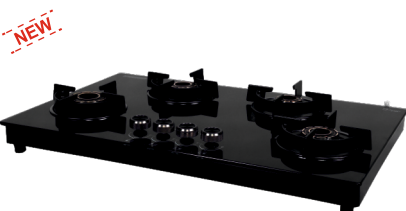

MRP ₹: 31,999/-

Cooktops

Hornet 3

Top Knob
Heavy Cast iron square pan support
Forged burner

Knobs: Metal Knobs
 Body: Black
 Dimension: 770 x 430 mm
 Diptray: Black SS

MRP ₹: 10,990/-

Hornet 4

Top Knob
Heavy Cast iron square pan support
Forged burner

Knobs: Metal Knobs
 Body: Black
 Dimension: 800 x 500 mm
 Diptray: Black SS

MRP ₹: 12,490/-

Olive 3

Top Knob
Heavy Cast iron round pan support with flame guard
Forged burner

Knobs: Designer Metal Knobs
 Body: Black
 Dimension: 770 x 430 mm
 Diptray: Black SS

MRP ₹: 13,490/-

Olive 4

Top Knob
Heavy Cast iron round pan support with flame guard
Forged burner

Knobs: Designer Metal Knobs
 Body: Black
 Dimension: 800 x 500 mm
 Diptray: Black SS

MRP ₹: 14,990/-

Cooktops