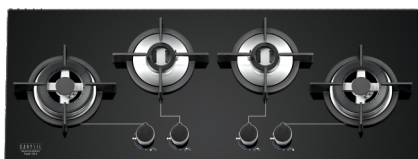

Size: 78 cm

MRP ₹:
78 cm: **25,490/-**

Hobs- Passilo

Passilo 78-4

High flame brass burner
Cast iron Pan support
Metal knob

Under knob auto ignition
4 Burner (01 Big Triple,
01 Small Triple
02 Dual Flame)
Product Dimension: 820 x 520 mm
Cutout Dimension : 705 x 475mm

Size: 78 cm

MRP ₹:
78 cm: **28,090/-**

Hobs- Passilo

Passilo 90-5

High flame brass burner
Cast iron Pan support
Metal knob

Under knob auto ignition
5 Burner (01 Big Triple,
01 Small Triple,
02 Medium, 01 Small)
Product Dimension: 865 x 520 mm
Cutout Dimension : 820 x 480 mm

MRP ₹:
90 cm: **31,690/-**

Size: 90 cm

Passilo 100-4

High flame brass burner
Cast iron Pan support
Metal knob

Under knob auto ignition
4 Burner (02 Big Triple,
02 Medium)
Product Dimension: 1000 x 380 mm
Cutout Dimension : 900 x 325 mm