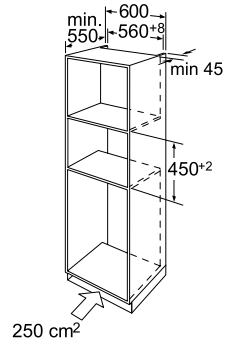

80 auto cooking menu
Microwave, Steam, Grill & Convection
Quick start & Cooking function
Defrost by weight & time

Multi stage cooking
34 liter
Tank Capacity: 1ltr
Soft button control
SS cavity
Large LED display
Product Dimension 595 x 455 x 525 mm
Carcase Dimension: 560 x 450 x 590 mm
MRP ₹: 79,990/-