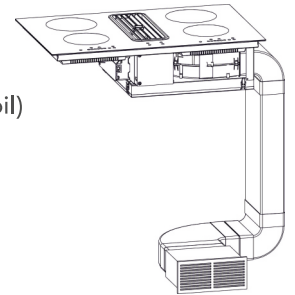

Air suction Induction Hob Sliding touch control system BLDC motor

4 Zones 2*1500W +2*2100W, with Booster
Bridged available, 3000W each bridged zone (round coil)
9- Stage power setting
Individual residual heat indicators
Charcoal filter - CF152
With 1*set recirculation mode duct pipe