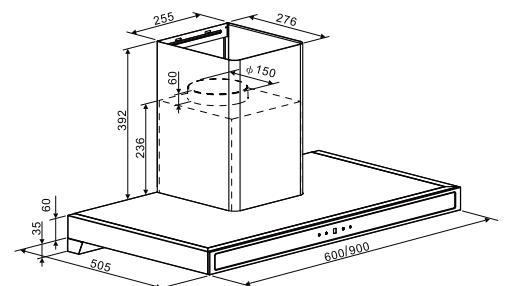

Filterless System
Heat Auto Clean
Motion Sensor
Touch Screen

Oil Collector
Black Body & Black Glass
1350 M³/hr

MRP ₹:
60 cm: **17,990/-**
75 cm: **19,890/-**
90 cm: **22,090/-**

Size: 60/75/90 cm