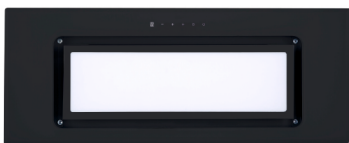

MRP ₹:
**SS : 42,000/-
Black: 43,100/-**

Size: 90 cm

Built in Hoods

Munich

Built In Hoods

Munich

NEW

**Built in Chimney
Touch Control
size 750 mm**