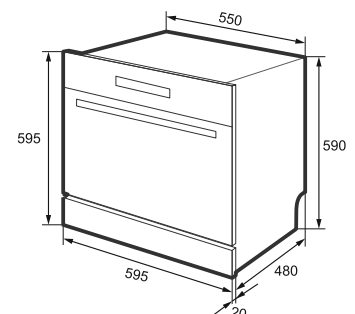

Semi Built in
08 place setting
Detergent automation with sensor

06 Washing Programs
02 Basket levels
Child lock
Electronic control with display
Salt & rinse aid refill indicator
8 ltr. water consumption/cycle
49 dB noise level
Product Dimension 595 x 595 x 480 mm
Carcase Dimension: 560 x 593 x 590 mm