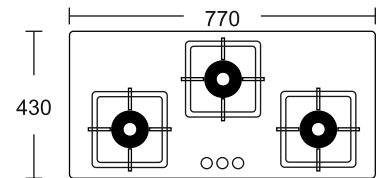

MRP ₹: 31,999/-

Cooktops

Hornet 3

Top Knob
Heavy Cast iron square pan support
Forged burner

Knobs: Metal Knobs
 Body: Black
 Dimension: 770 x 430 mm
 Diptray: Black SS

MRP ₹: 10,990/-

Hornet 4

Top Knob
Heavy Cast iron square pan support
Forged burner