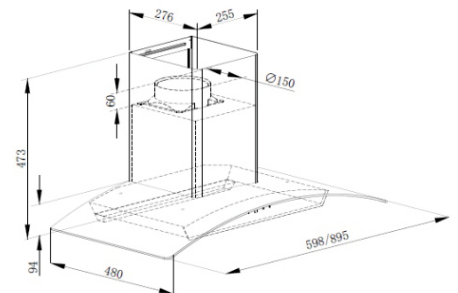

A Energy Class

BLDC Silent Motor
Motion Sensor
Energy Saving
Heat Auto Clean
1200 M³/hr
9 speed Touch Switch
1 x 1.5 W LED lamp
Filter less
Oil Collector

MRP ₹:
60 cm: **32,200/-**
75 cm: **34,500/-**
90 cm: **35,600/-**

Size: 60/75/90 cm