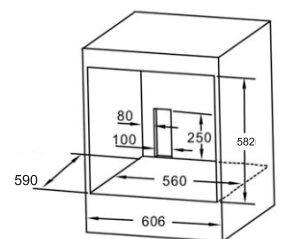

- **Triple layer Glass**
- **Child lock**
- **Easy clean Enamel Cavity**

- 5 Shelf positions
- Forced air cooling system
- Pop-out rotary knobs and push-buttons
- 9 Cooking models
- Capacity : 65L
- 01 Enamel Sliding baking tray & 01 Wire rack rotisseri
- Telescopic shelf supports
- Product Dimension 595 x 595 x 555 mm
- Cavity Dimension: 560 x 582 x 590 mm

MRP ₹: 49,490/-