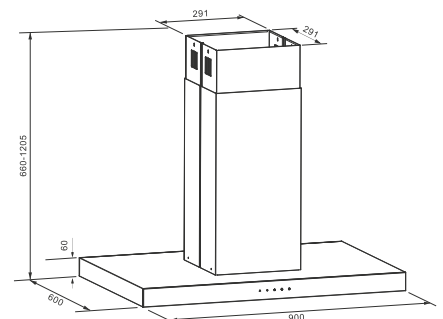

**Island Chimney
SS/Black
Filter: Baffle filter**
Two side Touch Control Panel
1350 M³/hr
Double duct cover
4 x 1.5W LED Lamp
Noise level: 58
150mm Outlet
1.5 M Plastic Pipe

MRP ₹:
**SS : 42,000/-
Black: 43,100/-**

Size: 90 cm