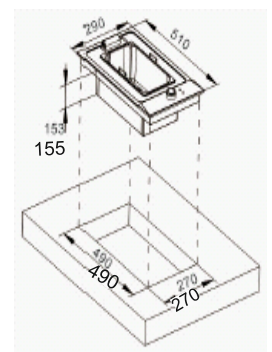

MRP ₹: 54,990/-

Built-in Fryer

SS body
Easy to operate
 Size: 30 cm
 Front Mechanical Control
 S/S panel (S/S version)
 removable S/S inner bowl & basket
 Oil capacity: 3.0 liters
 input power: 2.3 kw
 Product Dimension 290 x 163 x 510 mm
 Cavity Dimension: 270 x 165 x 490 mm
MRP ₹: 34,990/-