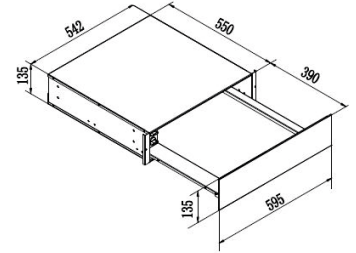

Fan heating
Up to 60°C
Dishes for a meal for 6 people take
Approx 30 minutes to heat
Extremely rigid to support the weight of an appliance on top
Maximum capacity 20kg or 6 dinner plates
Tangential fan 30-70°C adjustable thermostat
90 minute cut off audible timer

MRP : 41,990/-