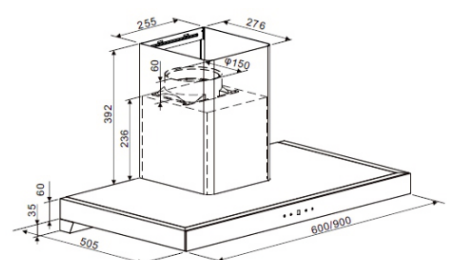

A Energy Class

BLDC Silent Motor
Motion Sensor
Energy Saving
Heat Auto Clean
1200 M³/hr
9 speed Touch Switch
2 x 1.5 W LED lamp
Oil Collector
Baffle Filter

MRP ₹: Baffle
60 cm: **35,600/-**
90 cm: **40,800/-**

Size: 60/90 cm