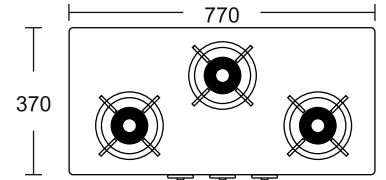

**Cast Iron pan support,
Designer ignition system
Metal knob
Heavy duty burner**
3 Burner (01 Super big,
01 Big, 01 Small)
Toughened glass & steel
optional battery ignition
Dimension: 770 x 370 mm