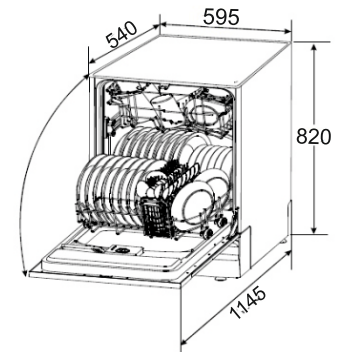

A++ Energy class
12 Place Setting
Self cleaning filter system

06 Washing programs
02 basket levels
Electronic control
Detergent automation with sensor
11 ltr. water consumption/cycle
3/6/9 Delay start, Half load function
49 DBA noise level
Product Dimension: 595 x 450 x 820 mm
Carcase Dimension: 600 x 580 x 825 mm