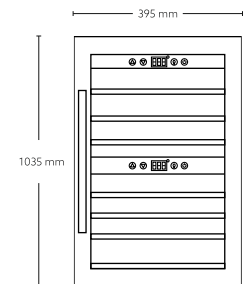

Free Standing wine chiller
Black casing with transparent, panoramic door
125 L / 38 bottles Capacity
LED display
3-12° for white wine & 12-20° for red wine
Compressor with direct cooling
Range of inside cabinet humidity: >60%RH
Product Range: 630 × 395 × 1035 mm