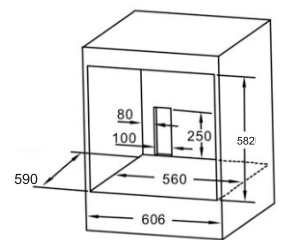

MRP ₹: 1,59,990/-

Built-In Ovens

Bio 03

Built-In Ovens

Bio 01

- Triple layer Glass**
- Child lock**
- Easy clean Enamel Cavity**
- Sensor touch control**

- Shelf positions
- Forced air cooling system
- 8 Cooking models
- Capacity : 65L
- 1 Enamel Sliding baking tray & 1 Wire rack rotisserie
- Combination grid
- Telescopic shelf supports
- Product Dimension 595 x 595 x 555 mm
- Carcase Dimension: 560 x 582 x 590 mm

MRP ₹: 55,690/-

Bio 02

- Triple layer Glass**
- Child lock**
- Easy clean Enamel Cavity**

- 5 Shelf positions
- Forced air cooling system
- Pop-out rotary knobs and push-buttons
- 9 Cooking models
- Capacity : 65L
- 01 Enamel Sliding baking tray & 01 Wire rack rotisseri
- Telescopic shelf supports
- Product Dimension 595 x 595 x 555 mm
- Cavity Dimension: 560 x 582 x 590 mm