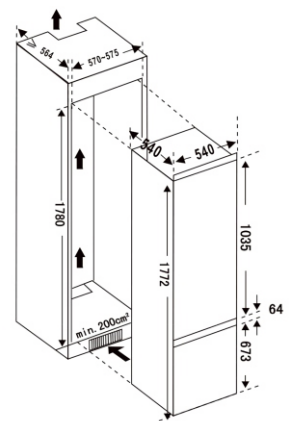

Built-In Refrigerator

Refrigerator

Frost free Built in fridge Capacity:240L(R:183L F:57)

- Easy-fit
- Low noise
- Mechanical temp. control
- Double door top fridge design
- Adjustable feet
- 4 tempered glass shelves in fridge
- 4 full width door rack on fridge door
- 1 vegetable crisper with glass cover
- 3 crystal drawers in freezer
- Ventilation for fridge
- Low frost for freezer
- Bigger drawer for easy-getting
- Dimension:540 X 540 X 1772mm
- Door Alarm features for save Energy
- Special design Bottle rack for store more water/beer or any kind of cold drinks bottles

MRP ₹: 85,490/-