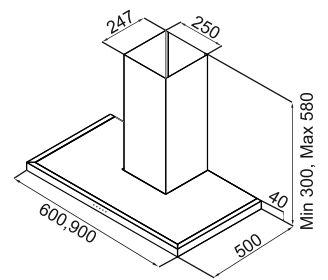

LED lamp
Baffle filter
Inox
1100 M³/hr
3 speed
Push Button
LED lamp
150 mm outlet
MRP ₹:
60- CF: **15,150/-**
60- BF: **16,450/-**
90- CF: **18,600/-**
90- BF: **19,850/-**

Size: 60/90 cm