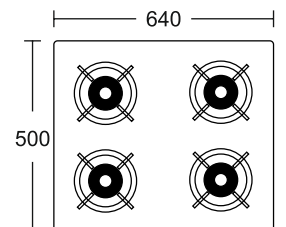

Cooktops

Piano 3BR

**Cast Iron pan support,
Designer ignition system
Metal knob
Heavy duty burner**
3 Burner (01 Super big,
01 Big, 01 Small)
Toughened glass & steel
optional battery ignition
Dimension: 770 x 370 mm

MRP ₹: Non Auto: **9,290/-**
Auto : **10,290/-**

Piano 4BR

**Cast Iron pan support,
Designer ignition system
Metal knob
Heavy duty burner**
4 Burner (01 Super big,
01 Big, 02 Small)
Toughened glass & steel
optional battery ignition
Dimension: 630 x 520 mm

MRP ₹: Non Auto: **11,890/-**
Auto : **13,090**

Maple 3

**3 Burner Cooktop
Round Pan Support
Burner: Brass**
Gas Valve: Brass
Body: Black SS
Dimension: 690 x 340 mm
Dip Tray: SS
MRP ₹: **7,790/-**

Maple 4

**4 Burner Cooktop
Round Pan Support
Burner: Brass**
Gas Valve: Brass
Body: Black SS
Dimension: 585 x 500 mm
Dip Tray: SS
MRP ₹: **8,790/-**

PVD 3BR

NEW

Yellow Gold   Rose Gold   Gun Metal

**Cast Iron pan support,
Metal knob
Heavy duty burner**
**PVD Finishes: Rose Gold, Yellow Gold,
Gun Metal**
3 Burner (01 Super big,
01 Big, 01 Small)
Toughened glass & steel
Dimension: 770 x 380 mm
MRP ₹: **11,990/-**

PVD 4BR

NEW

Yellow Gold   Rose Gold   Gun Metal

**Cast Iron pan support,
Metal knob
Heavy duty burner**
**PVD Finishes: Rose Gold, Yellow Gold,
Gun Metal**
4 Burner (01 Super big,
02 Big, 01 Small)
Toughened glass & steel
Dimension: 640 x 500 mm
MRP ₹: **13,400/-**