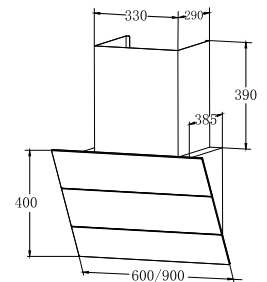

Heat auto clean
Motion sensor
Filterless
Oil collector
3 Speed Touch screen
Up to 1350 m³/hr
Metal housing with Metal blower
LED Lamp
Single Duct cover
150 mm out with Aluminium Duct pipe

MRP ₹:
60 cm: **24,990/-**

Size: 60/90 cm