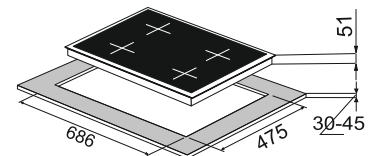

MRP ₹:
90 cm: **47,900/-**

Size: 90 cm

Hobs-Brazzo

Brazzo 78-3

Full Brass Burner
Cast iron Pan support
Metal knob
Stainless Steel brush finish
3 Burner (01 Big Multi,
01 Min Multi, 01 Dual Ring Flame)
Battery operated ignition type
Black tempered glass (8mm thickness)
Product Dimension: 780 x 450 mm
Cutout Dimension : 685 x 410 mm

MRP ₹:
78 cm: **29,990/-**

Size: 78 cm

Brazzo 78-4

Full Brass Burner
Cast iron Pan support
Metal knob
Stainless Steel brush finish
4 Burner (01 Big Multi,
01 Mini Multi
02 Mini high flame)
Battery operated ignition type
Black tempered glass (8mm thickness)
Product Dimension: 780 x 520 mm
Cutout Dimension : 686 x 475 mm

MRP ₹:
78 cm: **33,990/-**

Size: 78 cm

Brazzo 60-4

Full Brass Burner
Cast iron Pan support
Metal knob
Stainless Steel brush finish
4 Burner (01 Big Multi,
01 Mini Multi
02 Mini high flame)
Battery operated ignition type
Black tempered glass (8mm thickness)
Product Dimension: 600 x 525 mm
Cutout Dimension : 555 x 475 mm