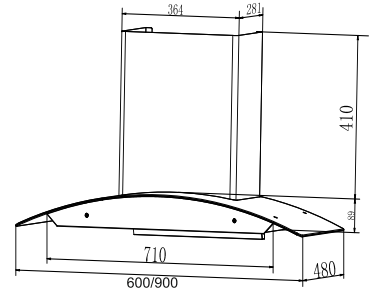

Angle Filter System
Oil Collector
Heat auto Clean
Motion sensor

Inox body + Black tempered glass
1350 M³/hr
Filter: baffle Filter
3 speed
2 x 1.5 W Led Lamps
150 mm outlet with 2 m pipe

MRP ₹:
60 cm: **35,800/-**
90 cm: **39,900/-**

Size: 60/90 cm