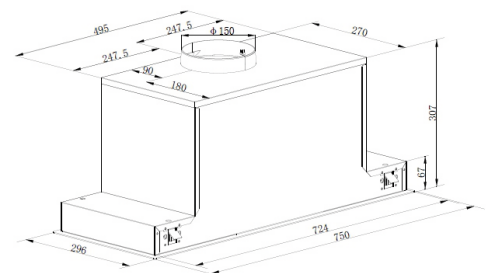

Built in Hoods

Munich

Built In Hoods

Munich

NEW

**Built in Chimney
Touch Control
size 750 mm**

Black Body & Black Glass
3 Speeds
Light : 1*22W LED Panel
Up to 1200 m³/h
Parametric suction
Filters 1*5 layers washable
Aluminium Filter

MRP ₹:
90 cm: **32,990/-**