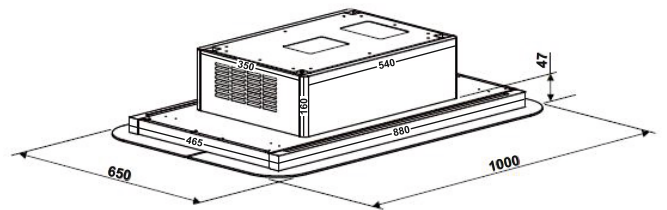

Ceiling Hood Type Remote Control BLDC motor

size 1000mm
Inox and black glass
3 Speeds Touch control
Light 2 x 5W LED Strip
Up to 1200 m³/h
4 x AI Filters

MRP ₹:
90 cm: **99,990/-**

Bower

Ceiling Hood Type Remote Control