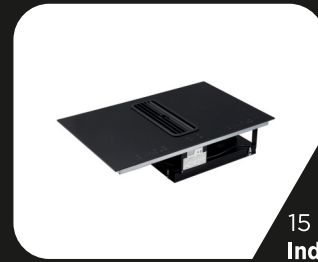

15
Induction