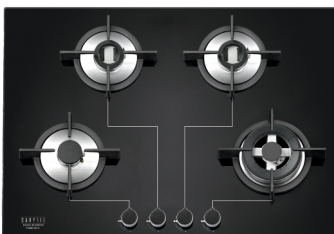

Size: 60 cm

MRP ₹:
60 cm: **24,490/-**

Pro 78-4

Brass Burner
Pan support with Heat Protector
Metal knob

4 Burner (01 Big Triple,
01 Small Triple
02 Dual Flame)
Battery operated ignition type
Black tempered glass (8mm thickness)
Product Dimension: 780 x 520 mm
Cutout Dimension : 685 x 475mm

Size: 78 cm

MRP ₹:
78 cm: **25,490/-**

Hobs- Passilo

Passilo 78-4

High flame brass burner
Cast iron Pan support
Metal knob

Under knob auto ignition
4 Burner (01 Big Triple,
01 Small Triple
02 Dual Flame)
Product Dimension: 820 x 520 mm
Cutout Dimension : 705 x 475mm