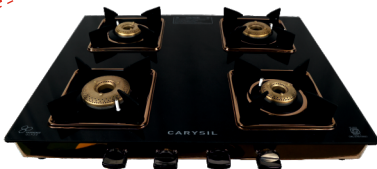

PVD 4BR

NEW

Yellow Gold   Rose Gold   Gun Metal

**Cast Iron pan support,
Metal knob
Heavy duty burner**
**PVD Finishes: Rose Gold, Yellow Gold,
Gun Metal**
4 Burner (01 Super big,
02 Big, 01 Small)
Toughened glass & steel
Dimension: 640 x 500 mm
MRP ₹: **13,400/-**