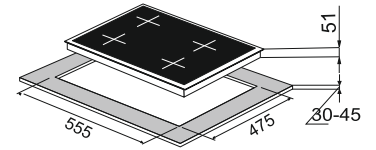

Size: 60 cm

MRP ₹:
60 cm: **21,990/-**

Pro 75-3

Brass Burner
Pan support with Heat Protector
Metal knob

3 Burner (01 Big Multi,
01 Mini Multi, 01 Dual Ring Flame)
Battery operated ignition type
Black tempered glass (8mm thickness)
Product Dimension: 750 x 450 mm
Cutout Dimension : 685 x 405 mm

Size: 75 cm

MRP ₹:
75 cm: **20,990/-**

Pro 60-4

Brass Burner
Pan support with Heat Protector
Metal knob

4 Burner (01 Big Triple,
01 Small Triple
02 Dual Flame)
Battery operated ignition type
Black tempered glass (8mm thickness)
Product Dimension: 600 x 520 mm
Cutout Dimension : 555 x 475 mm

Size: 60 cm

MRP ₹:
60 cm: **24,490/-**

Pro 78-4

Brass Burner
Pan support with Heat Protector
Metal knob

4 Burner (01 Big Triple,
01 Small Triple
02 Dual Flame)
Battery operated ignition type
Black tempered glass (8mm thickness)
Product Dimension: 780 x 520 mm
Cutout Dimension : 685 x 475mm

Size: 78 cm

MRP ₹:
78 cm: **25,490/-**

Hobs- Passilo

Passilo 78-4

High flame brass burner
Cast iron Pan support
Metal knob

Under knob auto ignition
4 Burner (01 Big Triple,
01 Small Triple
02 Dual Flame)
Product Dimension: 820 x 520 mm
Cutout Dimension : 705 x 475mm