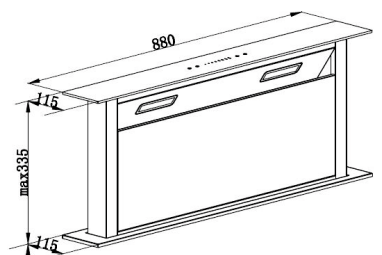

Abwasser

NEW

Down Draft Chimney Touch control

size 900 mm
Inox finish + Black Glass
4 Speeds
2 x 1.5 W LED Light
Up to 1200 m3/h
Filters 1*5 layers washable
Aluminium Filter

MRP ₹:
90 cm: **89,990/-**

Energy Saving Hoods