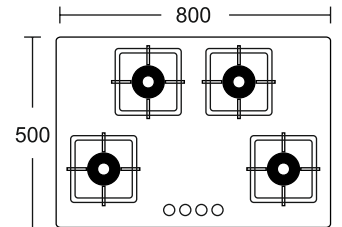

Cooktops

Hornet 3

Top Knob
Heavy Cast iron square pan support
Forged burner

Knobs: Metal Knobs
Body: Black
Dimension: 770 x 430 mm
Diptray: Black SS

MRP ₹: 10,990/-

Hornet 4

Top Knob
Heavy Cast iron square pan support
Forged burner

Knobs: Metal Knobs
Body: Black
Dimension: 800 x 500 mm
Diptray: Black SS

MRP ₹: 12,490/-

Olive 3

Top Knob
Heavy Cast iron round pan support with flame guard
Forged burner

Knobs: Designer Metal Knobs
Body: Black
Dimension: 770 x 430 mm
Diptray: Black SS

MRP ₹: 13,490/-

Olive 4

Top Knob
Heavy Cast iron round pan support with flame guard
Forged burner

Knobs: Designer Metal Knobs
Body: Black
Dimension: 800 x 500 mm
Diptray: Black SS

MRP ₹: 14,990/-