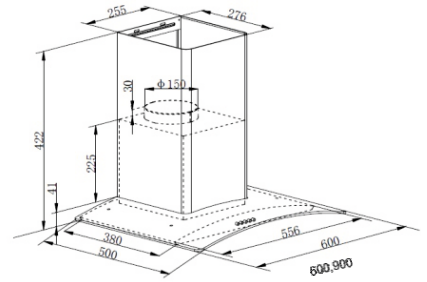

A Energy Class

BLDC Silent Motor
Energy Saving
1100 M³/hr
2x1.5 W LED Lamp
3 Speed Touch Screen
Baffle Filter

MRP ₹: Baffle
60 cm: **28,300/-**
75 cm: **30,200/-**
90 cm: **31,000/-**

Size: 60/75/90 cm