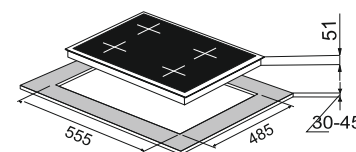

MRP ₹:
100 cm: **35,390/-**

Size: 100 cm

Passilo 78-3

High flame brass burner
Cast iron Pan support
Metal knob

Under knob auto ignition
3 Burner (01 Big Triple,
01 Small Triple, 01 Dual Flame)
Product Dimension: 760 X 430
Cutout Dimension : 685 x 410 mm (R20)

MRP ₹:
78 cm: **20,790/-**

Size: 78 cm

Passilo 60-4

High flame brass burner
Cast iron Pan support
Metal knob

Under knob auto ignition
4 Burner (01 Big Triple,
01 Small Triple
02 Dual Flame)
Product Dimension: 595 x 525 mm
Cutout Dimension : 555 x 485 mm

MRP ₹:
60 cm: **23,190/-**

Size: 60 cm

Hobs - Salsa

Salsa 60-3

High flame brass burner
Metal knob

08 mm toughened Glass
3 brass burner
01 Big triple ring burner
01 small Triple ring burner, 01 dual ring burner
Matt Enamel round Pan support
Battery Operated ignition
Product Dimension : 600 x 520 mm
Cutout Dimension : 555 x 485 mm

MRP ₹:
60 cm: **20,790/-**

Size: 60 cm

Hobs - Salsa

Salsa 78-3

High flame brass burner Metal knob

3 Burner (01 Big Triple, 01 Small Triple
01 Dual Flame)
Matt Enamel Round Pan support
Battery Operated ignition
Product Dimension:
760 X 430 mm
Cutout Dimension : 675 x 370 mm (R20)