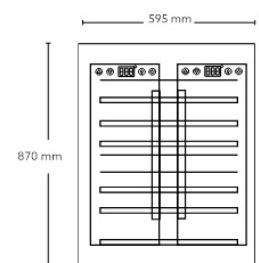

CW 54 Wine Chiller + Soft Drink Can

Free Standing wine chiller
Black casing with transparent, panoramic door
350L / 20 wines + 75 cans
LED display
3-12° for white wine & 12-20° for red wine
Compressor with direct cooling
Range of inside cabinet humidity: >60%RH
Product Range: 630 × 595 × 870 mm