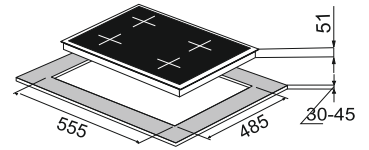

MRP ₹:
60 cm: **23,190/-**

Size: 60 cm

Hobs - Salsa

Salsa 60-3

High flame brass burner
Metal knob

08 mm toughened Glass
3 brass burner
01 Big triple ring burner
01 small Triple ring burner, 01 dual ring burner
Matt Enamel round Pan support
Battery Operated ignition
Product Dimension : 600 x 520 mm
Cutout Dimension : 555 x 485 mm

MRP ₹:
60 cm: **20,790/-**

Size: 60 cm

Hobs - Salsa

Salsa 78-3

High flame brass burner Metal knob

3 Burner (01 Big Triple, 01 Small Triple
01 Dual Flame)
Matt Enamel Round Pan support
Battery Operated ignition
Product Dimension:
760 X 430 mm
Cutout Dimension : 675 x 370 mm (R20)

MRP ₹:
78 cm: **19,490/-**

Size: **78 cm**

Salsa 60-4

High flame brass burner Cast iron Pan support Metal knob

4 Burner (01 Big Triple,
1 Small Triple, 01 Dual Flame,
01 Small)
Battery Operated ignition
Product Dimension: 800 x 520 mm
Cutout Dimension : 555 x 485 mm

MRP ₹:
60 cm: **23,190/-**

Size: **60 cm**

Salsa 78-4

High flame brass burner Metal knob

8 mm toughened Glass
04 brass burner
01 Big triple ring burner
01 small Triple ring burner
01 dual ring burner, 01 Small burner
Matt Enamel Round Pan support
Battery Operated ignition
Product Dimension : 780x 520 mm
Cutout Dimension : 705 x 475 mm