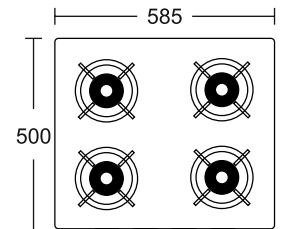

Cooktops

Piano 3BR

**Cast Iron pan support,
Designer ignition system
Metal knob
Heavy duty burner**
3 Burner (01 Super big,
01 Big, 01 Small)
Toughened glass & steel
optional battery ignition
Dimension: 770 x 370 mm

MRP ₹: Non Auto: **9,290/-**
Auto : **10,290/-**

Piano 4BR

**Cast Iron pan support,
Designer ignition system
Metal knob
Heavy duty burner**
4 Burner (01 Super big,
01 Big, 02 Small)
Toughened glass & steel
optional battery ignition
Dimension: 630 x 520 mm

MRP ₹: Non Auto: **11,890/-**
Auto : **13,090**

Maple 3

**3 Burner Cooktop
Round Pan Support
Burner: Brass**
Gas Valve: Brass
Body: Black SS
Dimension: 690 x 340 mm
Dip Tray: SS
MRP ₹: **7,790/-**

Maple 4

**4 Burner Cooktop
Round Pan Support
Burner: Brass**
Gas Valve: Brass
Body: Black SS
Dimension: 585 x 500 mm
Dip Tray: SS
MRP ₹: **8,790/-**

PVD 3BR

NEW

Yellow Gold   Rose Gold   Gun Metal

**Cast Iron pan support,
Metal knob
Heavy duty burner**
**PVD Finishes: Rose Gold, Yellow Gold,
Gun Metal**
3 Burner (01 Super big,
01 Big, 01 Small)
Toughened glass & steel
Dimension: 770 x 380 mm
MRP ₹: **11,990/-**

PVD 4BR

NEW

Yellow Gold   Rose Gold   Gun Metal

**Cast Iron pan support,
Metal knob
Heavy duty burner**
**PVD Finishes: Rose Gold, Yellow Gold,
Gun Metal**
4 Burner (01 Super big,
02 Big, 01 Small)
Toughened glass & steel
Dimension: 640 x 500 mm
MRP ₹: **13,400/-**