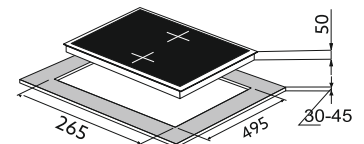

Residual heat indicator Child safety lock 9 power adjustment

7200W 220-240V/ 50-60 Hz
LF: 2.2 kw/2.2kw, LR: 1.5 kw/2.2 kw
RF: 2.2 kw/2.2 kw, RR: 1.5kw/ 2.2 kw
Slight touch control
1-99 minute timer
Automatic adjust Cooking element to
the size of the pan bottom
Temp. setting range from 60 to 240 degrees C
Product Dimension: 290 x 520 x 60 mm
Cutout Dimension: 265 x 495 x 50 mm