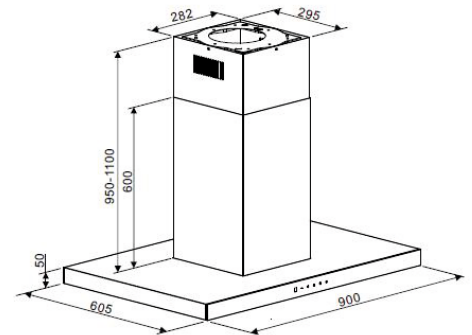

**Island
BLDC Silent motor
Energy saving chimney
Gesture Control
Heat Auto clean
size 900mm**

Black Body & Black Tempered Glass
Switch 9 Speeds Touch control
Light 4 x 1.5W LED Strip
Up to 1350 m3/h
Filters 3* Baffle filter
Oil collector

MRP ₹:
90 cm: **49,990/-**