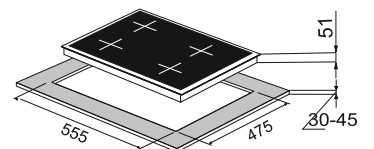

MRP ₹:
90 cm: **47,900/-**

Size: 90 cm

Hobs-Brazzo

Brazzo 78-3

Full Brass Burner
Cast iron Pan support
Metal knob
Stainless Steel brush finish
3 Burner (01 Big Multi,
01 Min Multi, 01 Dual Ring Flame)
Battery operated ignition type
Black tempered glass (8mm thickness)
Product Dimension: 780 x 450 mm
Cutout Dimension : 685 x 410 mm

MRP ₹:
78 cm: **29,990/-**

Size: 78 cm

Brazzo 78-4

Full Brass Burner
Cast iron Pan support
Metal knob
Stainless Steel brush finish
4 Burner (01 Big Multi,
01 Mini Multi
02 Mini high flame)
Battery operated ignition type
Black tempered glass (8mm thickness)
Product Dimension: 780 x 520 mm
Cutout Dimension : 686 x 475 mm

MRP ₹:
78 cm: **33,990/-**

Size: 78 cm

Brazzo 60-4

Full Brass Burner
Cast iron Pan support
Metal knob
Stainless Steel brush finish
4 Burner (01 Big Multi,
01 Mini Multi
02 Mini high flame)
Battery operated ignition type
Black tempered glass (8mm thickness)
Product Dimension: 600 x 525 mm
Cutout Dimension : 555 x 475 mm

MRP ₹:
60 cm: **31,990/-**

Size: 60 cm

Hobs- Pro

Pro 60-3

Brass Burner
Pan support with Heat Protector
Metal knob

3 Burner (01 Big Multi,
01 Mini Multi
01 Mini Dual flame)
Battery operated ignition type
Black tempered glass (8mm thickness)
Product Dimension: 600 x 520 mm
Cutout Dimension : 555 x 475 mm