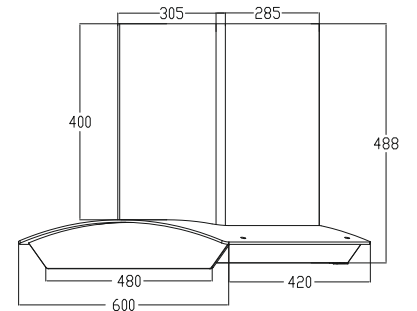

Heat auto clean
Motion sensor
Filterless
Oil collector
3 Speed Touch screen
Up to 1350 m³/hr
Metal housing with Metal blower
LED Lamp
Single Duct cover
150 mm out with Aluminium Duct pipe

MRP ₹:
60 cm: **22,990/-**

Size: 60 cm