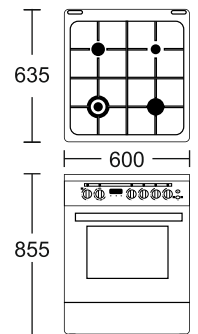

MRP ₹: 73,190/-

FSCR 04

Made in EU

Original italian sabaf burners
Full Black Body
Electric Oven

Double glass door
 62 L (Electric) oven capacity
 04 burners (1 Triple ring burner, 1 big burner, 1 medium burner, 1 small burner)
 Underknob auto ignition burner & ovens
 01 deep tray + 01 oven grid + rotisserie
 Enamled iron pan support
 Product Dimension: 600 x 635 x 855 mm

MRP ₹: 54,990/-

Built-in Fryer

SS body
Easy to operate
 Size: 30 cm
 Front Mechanical Control
 S/S panel (S/S version)
 removable S/S inner bowl & basket
 Oil capacity: 3.0 liters
 input power: 2.3 kw
 Product Dimension 290 x 163 x 510 mm
 Cavity Dimension: 270 x 165 x 490 mm
MRP ₹: 34,990/-