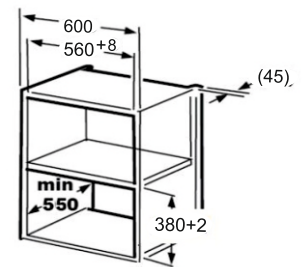

MRP ₹: 89,990/-

Built-In Microwaves

MWO-3

Built-In Microwaves

MWO-1

10 Cooking Menu
Mircowave, Grill, Convection & Defrost
Multi stage Cooking
 25 Liter
 Fully touch control panel
 SS cavity
 Large LED display
 Product Dimension 595 x 388 x 450 mm
 Carcase Dimension: 560 x 380 x 550 mm
MRP ₹: 39,390/-