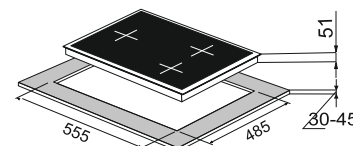

MRP ₹:
78 cm: **20,790/-**

Size: 78 cm

Passilo 60-4

High flame brass burner
Cast iron Pan support
Metal knob

Under knob auto ignition
4 Burner (01 Big Triple,
01 Small Triple
02 Dual Flame)
Product Dimension: 595 x 525 mm
Cutout Dimension : 555 x 485 mm

MRP ₹:
60 cm: **23,190/-**

Size: 60 cm

Hobs - Salsa

Salsa 60-3

High flame brass burner
Metal knob

08 mm toughened Glass
3 brass burner
01 Big triple ring burner
01 small Triple ring burner, 01 dual ring burner
Matt Enamel round Pan support
Battery Operated ignition
Product Dimension : 600 x 520 mm
Cutout Dimension : 555 x 485 mm

MRP ₹:
60 cm: **20,790/-**

Size: 60 cm

Hobs - Salsa

Salsa 78-3

High flame brass burner Metal knob

3 Burner (01 Big Triple, 01 Small Triple
01 Dual Flame)
Matt Enamel Round Pan support
Battery Operated ignition
Product Dimension:
760 X 430 mm
Cutout Dimension : 675 x 370 mm (R20)

MRP ₹:
78 cm: **19,490/-**

Size: **78 cm**

Salsa 60-4

High flame brass burner Cast iron Pan support Metal knob

4 Burner (01 Big Triple,
1 Small Triple, 01 Dual Flame,
01 Small)
Battery Operated ignition
Product Dimension: 800 x 520 mm
Cutout Dimension : 555 x 485 mm