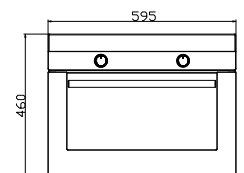

MWO-2

10 auto cooking menu
Microwave, Grill & Convection
Quick start & Cooking function
Defrost by weight & time
 Multi stage cooking
 25 liter
 Soft button control
 SS cavity
 Large LED display
 Product Dimension 595 x 388 x 450 mm
 Carcase Dimension: 560 x 380 x 550 mm
MRP ₹: 34,490/-

MWO-3

Fully Built-in
Black glass with SS strip and Black Body
TFT control Display
 Stainless Steel Cavity
 Microwave, Grill, Convection & Defrost Function
 Touch Screen Control Panel
 Child Lock
 32ltr Capacity
 Smart inverter technology, smart recipes
 1 x combination grid and
 1 x enamel baking tray rotisserie
 Product Dimension 595 x 455 x 545 mm
 Cavity Dimension: 560 x 450 x 590 mm
MRP ₹: 69,990/-