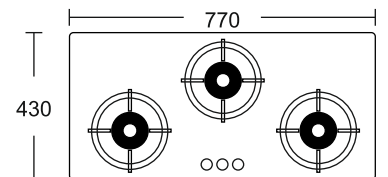

Top Knob
Heavy Cast iron round pan support with flame guard
Forged burner

Knobs: Designer Metal Knobs
Body: Black
Dimension: 770 x 430 mm
Diptray: Black SS

MRP ₹: 13,490/-