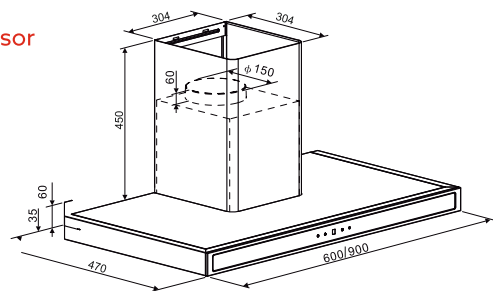

MRP ₹:
60 cm **34,990/-**
90 cm **39,990/-**