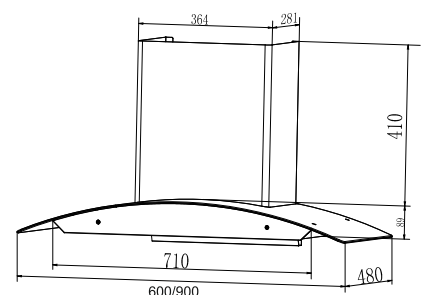

Filterless System
Heat Auto Clean
Motion Sensor
Touch Screen

Oil Collector
Black Body & Black Glass
1350 M³/hr

MRP ₹:
60 cm: **18,950/-**
75 cm: **21,330/-**
90 cm: **22,990/-**

Size: 60/75/90 cm