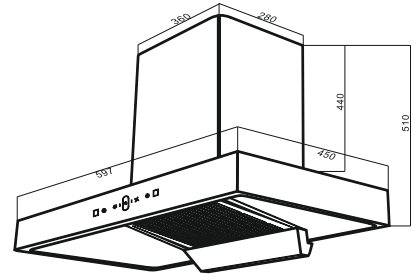

Heat auto clean
Motion sensor
Filterless
Oil collector
3 Speed Touch screen
Up to 1350 m³/hr
Metal housing with Metal blower
LED Lamp
Single Duct cover
150 mm out with Aluminium Duct pipe

MRP ₹:
60 cm: **24,990/-**

Size: 60 cm