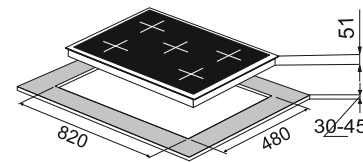

Size: 60 cm

MRP ₹:
60 cm: **24,490/-**

Pro 78-4

Brass Burner
Pan support with Heat Protector
Metal knob

4 Burner (01 Big Triple,
01 Small Triple
02 Dual Flame)
Battery operated ignition type
Black tempered glass (8mm thickness)
Product Dimension: 780 x 520 mm
Cutout Dimension : 685 x 475mm

Size: 78 cm

MRP ₹:
78 cm: **25,490/-**

Hobs- Passilo

Passilo 78-4

High flame brass burner
Cast iron Pan support
Metal knob

Under knob auto ignition
4 Burner (01 Big Triple,
01 Small Triple
02 Dual Flame)
Product Dimension: 820 x 520 mm
Cutout Dimension : 705 x 475mm

Size: 78 cm

MRP ₹:
78 cm: **28,090/-**

Hobs- Passilo

Passilo 90-5

High flame brass burner
Cast iron Pan support
Metal knob

Under knob auto ignition
5 Burner (01 Big Triple,
01 Small Triple,
02 Medium, 01 Small)
Product Dimension: 865 x 520 mm
Cutout Dimension : 820 x 480 mm

MRP ₹:
90 cm: **31,690/-**

Size: 90 cm

Passilo 100-4

High flame brass burner
Cast iron Pan support
Metal knob

Under knob auto ignition
4 Burner (02 Big Triple,
02 Medium)
Product Dimension: 1000 x 380 mm
Cutout Dimension : 900 x 325 mm