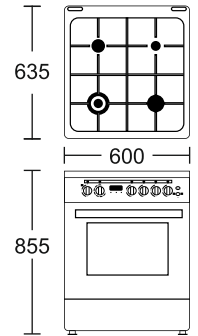

MWO-4

80 auto cooking menu
Microwave, Steam, Grill & Convection
Quick start & Cooking function
Defrost by weight & time

Multi stage cooking
34 liter
Tank Capacity: 1ltr
Soft button control
SS cavity
Large LED display
Product Dimension 595 x 455 x 525 mm
Carcase Dimension: 560 x 450 x 590 mm
MRP ₹: 79,990/-

Drawer

Warming Drawer

Fan heating
Up to 60°C
Dishes for a meal for 6 people take
Approx 30 minutes to heat
Extremely rigid to support the weight of an appliance on top
Maximum capacity 20kg or 6 dinner plates
Tangential fan 30-70°C adjustable thermostat
90 minute cut off audible timer

MRP : 41,990/-

Cooking Range

FSCR 01

Made in EU

4 burners (Sabaff - made in Italy) with FFD device
62 ltr. gas oven cavities with FFD
Cast iron pan support

Full Stainless Steel Finish body
Double glass door
62 L gas oven capacity
04 burners (1 Triple ring burner, 1 big burner, 1 medium burner, 1 small burner)
Underknob auto ignition burner & ovens
01 deep tray + 01 oven grid + rotisserie
Digital reminder with LED display
Top glass lid, Timer function
Product Dimension: 600 x 635 x 855 mm

MRP ₹: 73,190/-

FSCR 04

Made in EU

Original italian sabaf burners
Full Black Body
Electric Oven

Double glass door
62 L (Electric) oven capacity
04 burners (1 Triple ring burner, 1 big burner, 1 medium burner, 1 small burner)
Underknob auto ignition burner & ovens
01 deep tray + 01 oven grid + rotisserie
Enamled iron pan support
Product Dimension: 600 x 635 x 855 mm

MRP ₹: 54,990/-

Built-in Fryer

SS body
Easy to operate
Size: 30 cm
Front Mechanical Control
S/S panel (S/S version)
removable S/S inner bowl & basket
Oil capacity: 3.0 liters
input power: 2.3 kw
Product Dimension 290 x 163 x 510 mm
Cavity Dimension: 270 x 165 x 490 mm
MRP ₹: 34,990/-