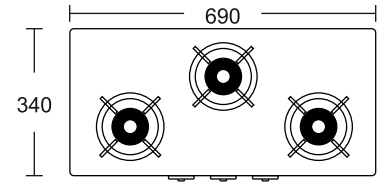

Cooktops

Piano 3BR

**Cast Iron pan support,
Designer ignition system
Metal knob
Heavy duty burner**
3 Burner (01 Super big,
01 Big, 01 Small)
Toughened glass & steel
optional battery ignition
Dimension: 770 x 370 mm

MRP ₹: Non Auto: **9,290/-**
Auto : **10,290/-**

Piano 4BR

**Cast Iron pan support,
Designer ignition system
Metal knob
Heavy duty burner**
4 Burner (01 Super big,
01 Big, 02 Small)
Toughened glass & steel
optional battery ignition
Dimension: 630 x 520 mm

MRP ₹: Non Auto: **11,890/-**
Auto : **13,090**

Maple 3

**3 Burner Cooktop
Round Pan Support
Burner: Brass**
Gas Valve: Brass
Body: Black SS
Dimension: 690 x 340 mm
Dip Tray: SS
MRP ₹: **7,790/-**

Maple 4

**4 Burner Cooktop
Round Pan Support
Burner: Brass**
Gas Valve: Brass
Body: Black SS
Dimension: 585 x 500 mm
Dip Tray: SS
MRP ₹: **8,790/-**

PVD 3BR

NEW

Yellow Gold   Rose Gold   Gun Metal

**Cast Iron pan support,
Metal knob
Heavy duty burner**
**PVD Finishes: Rose Gold, Yellow Gold,
Gun Metal**
3 Burner (01 Super big,
01 Big, 01 Small)
Toughened glass & steel
Dimension: 770 x 380 mm
MRP ₹: **11,990/-**

PVD 4BR

NEW

Yellow Gold   Rose Gold   Gun Metal

**Cast Iron pan support,
Metal knob
Heavy duty burner**
**PVD Finishes: Rose Gold, Yellow Gold,
Gun Metal**
4 Burner (01 Super big,
02 Big, 01 Small)
Toughened glass & steel
Dimension: 640 x 500 mm
MRP ₹: **13,400/-**