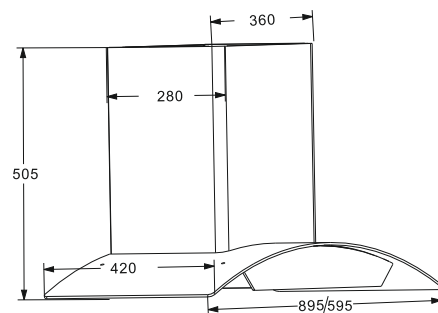

Size: 60/75/90 cm

MRP ₹:
 60 cm: **28,300/-**
 75 cm: **32,200/-**
 90 cm: **32,900/-**

Sand

Filterless System
SS Oil collector
Auto increase suction base on cooking
 Black Body with silver corner finish
 Touch Screen with Air flow display
 8 Speed
 1700 M³/hr
 Auto adjustable air flow
 Metal Housing with Metal Blower
 SS oil collector
 2*1.5 w Led Lamps