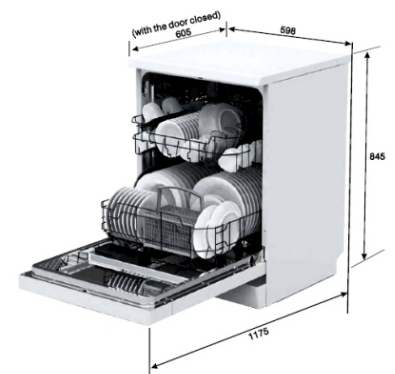

Free Standing
12 place setting
Detergent automation with sensor

06 Washing Programs
02 Basket levels
Child lock, half load
Electronic control with display
Salt & rinse aid refill indicator
Detergent automation with sensor
11 ltr. water consumption/cycle
49 DBA noise level
Product Dimension: 598 x 605 x 845 mm