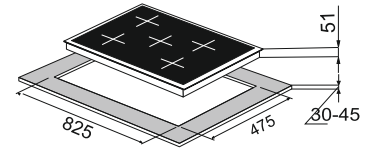

MRP ₹:
90 cm: **42,900/-**

Size: 90 cm

Tek Plus 90-5

Full Brass Burner
Pan support with Heat Protector
Designer Metal knob
5 Burner (01 Big Multi,
01 Mini Multi
03 Mini Dual flame)
Battery operated ignition type
Bevelled Edge 8 mm Black tempered glass
Flame Failure Device
Product Dimension: 860 x 520 mm
Cutout Dimension : 825 x 475 mm

MRP ₹:
90 cm: **47,900/-**

Size: 90 cm

Hobs-Brazzo

Brazzo 78-3

Full Brass Burner
Cast iron Pan support
Metal knob
Stainless Steel brush finish
3 Burner (01 Big Multi,
01 Min Multi, 01 Dual Ring Flame)
Battery operated ignition type
Black tempered glass (8mm thickness)
Product Dimension: 780 x 450 mm
Cutout Dimension : 685 x 410 mm

MRP ₹:
78 cm: **29,990/-**

Size: 78 cm

Brazzo 78-4

Full Brass Burner
Cast iron Pan support
Metal knob
Stainless Steel brush finish
4 Burner (01 Big Multi,
01 Mini Multi
02 Mini high flame)
Battery operated ignition type
Black tempered glass (8mm thickness)
Product Dimension: 780 x 520 mm
Cutout Dimension : 686 x 475 mm