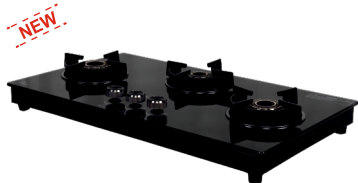

MRP ₹: 31,999/-

Cooktops

Hornet 3

Top Knob
Heavy Cast iron square pan support
Forged burner

Knobs: Metal Knobs
 Body: Black
 Dimension: 770 x 430 mm
 Diptray: Black SS

MRP ₹: 10,990/-

Hornet 4

Top Knob
Heavy Cast iron square pan support
Forged burner

Knobs: Metal Knobs
 Body: Black
 Dimension: 800 x 500 mm
 Diptray: Black SS

MRP ₹: 12,490/-

Olive 3

Top Knob
Heavy Cast iron round pan support with flame guard
Forged burner

Knobs: Designer Metal Knobs
 Body: Black
 Dimension: 770 x 430 mm
 Diptray: Black SS