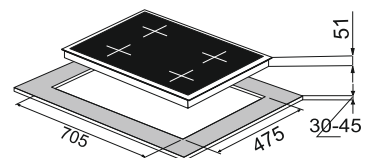

Size: 75 cm

MRP ₹:
75 cm: **20,990/-**

Pro 60-4

Brass Burner
Pan support with Heat Protector
Metal knob

4 Burner (01 Big Triple,
01 Small Triple
02 Dual Flame)
Battery operated ignition type
Black tempered glass (8mm thickness)
Product Dimension: 600 x 520 mm
Cutout Dimension : 555 x 475 mm

Size: 60 cm

MRP ₹:
60 cm: **24,490/-**

Pro 78-4

Brass Burner
Pan support with Heat Protector
Metal knob

4 Burner (01 Big Triple,
01 Small Triple
02 Dual Flame)
Battery operated ignition type
Black tempered glass (8mm thickness)
Product Dimension: 780 x 520 mm
Cutout Dimension : 685 x 475mm

Size: 78 cm

MRP ₹:
78 cm: **25,490/-**

Hobs- Passilo

Passilo 78-4

High flame brass burner
Cast iron Pan support
Metal knob

Under knob auto ignition
4 Burner (01 Big Triple,
01 Small Triple
02 Dual Flame)
Product Dimension: 820 x 520 mm
Cutout Dimension : 705 x 475mm

Size: 78 cm

MRP ₹:
78 cm: **28,090/-**

Hobs- Passilo

Passilo 90-5

High flame brass burner
Cast iron Pan support
Metal knob

Under knob auto ignition
5 Burner (01 Big Triple,
01 Small Triple,
02 Medium, 01 Small)
Product Dimension: 865 x 520 mm
Cutout Dimension : 820 x 480 mm