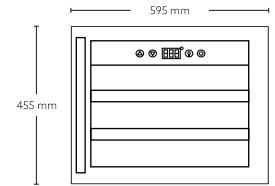

Built-in wine chiller
Black casing with glass door and wooden shelves
60 L / 18 bottles Capacity
LED display
5 - 20° temperature range
Compressor with direct cooling
0.5 KW / 24 hrs power consumption
Range of inside cabinet humidity: >60%RH
Product Range: 600 × 595 × 455 mm