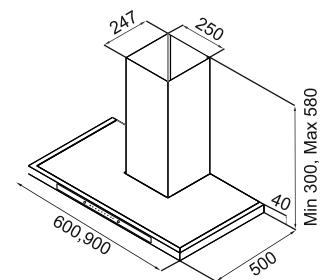

Black Body/SS Satin
Filter: Baffle filter
Motion Sensor
1000 M³/hr
Heat auto clean with oil collector
3 speed metal housing with metal blower
2 x 1.5 LED lamp
150mm outlet

MRP ₹:
SS 60 cm: **24,700/-**
SS 90 cm: **27,600/-**
Black 60 cm: **23,000/-**
Black 90 cm: **25,850/-**

Size: 60/90 cm