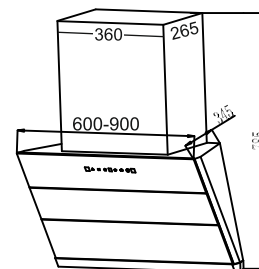

Filterless System
SS Oil collector
Motion Sensor
Door open by touch Screen
Black Body & Black Glass
Metal Housing with Metal Blower
3 speed
1350 M³/hr
Heat Auto clean, Timer
2 x 1.5 W Led Lamps

Size: 60/90 cm

MRP ₹:
60 cm: **39,100/-**
90 cm: **44,800/-**