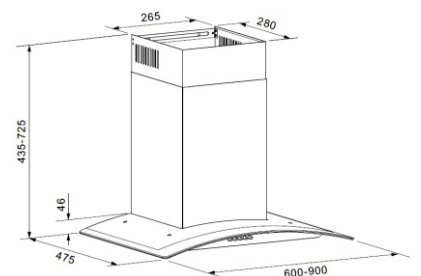

Size: 60/90 cm

Hobs

Tek Plus 75-3

Hobs-Tek Plus

Tek Plus 75-3

Full Brass Burner
Pan support with Heat Protector
Designer Metal knob
3 Burner (01 Big Multi,
01 Mini Multi, 01 Dual Ring Flame)
Battery operated ignition type
Bevelled Edge 8 mm Black tempered glass
Flame Failure Device
Product Dimension: 750 x 450 mm
Cutout Dimension : 685 x 405mm