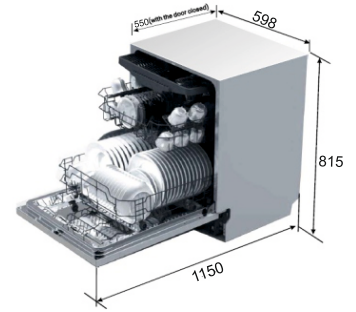

A++ Energy class
14 Place Setting
Self cleaning filter system

7 washing programs
3 basket levels, top sprayer, delay timer, half load
Electronic control with display
salt & rinse aid refill indicator
Detergent automation with sensor, Aqua stop
10 ltr. water consumption/cycle
44 DBA noise level
Product Dimension: 598 x 550 x 815 mm
Carcase Dimension: 600 x 580 x 820 mm