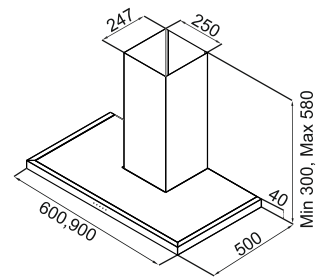

LED lamp
Baffle filter
Black
1100 M³/hr
3 speed
Push Button
LED lamp
150 mm outlet
MRP ₹:
Black 60- CF: **13,900/-**
Black 60- BF: **15,150/-**
Black 90- CF: **17,300/-**
Black 90- BF: **18,600/-**

Size: 60/90 cm