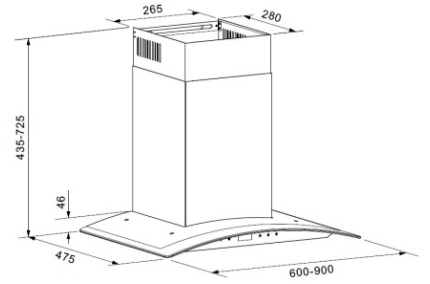

Black Body
Touch Screen
Baffle Filter
LED Lamp
Metal housing
3 speed
1150 M³/hr
Timer function
1 x 500 mm black duct cover
Oil collector
MRP ₹:
60 cm: **22,990/-**
90 cm: **24,790/-**

Size: 60/90 cm