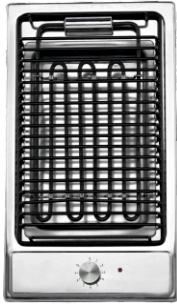

Built-in Barbeque