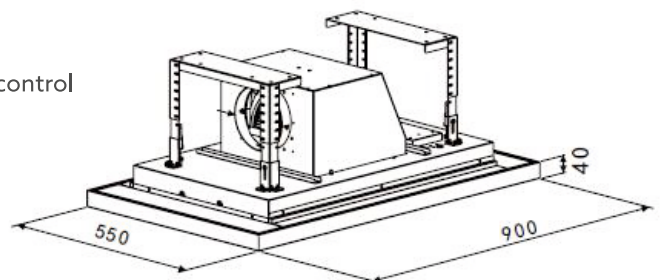

Ceiling Hood Type Remote Control

size 900mm
Inox
3 Speeds with Remote control
Light 2 x 4W LED Strip
Up to 1200 m³/h
3 x AI Filters