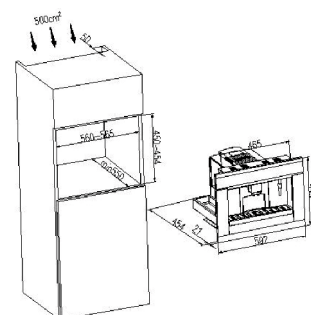

MRP ₹: 1,59,990/-

Built-In Ovens

Bio 03

Built-In Ovens

Bio 01

- Triple layer Glass**
- Child lock**
- Easy clean Enamel Cavity**
- Sensor touch control**

- Shelf positions
- Forced air cooling system
- 8 Cooking models
- Capacity : 65L
- 1 Enamel Sliding baking tray & 1 Wire rack rotisserie
- Combination grid
- Telescopic shelf supports
- Product Dimension 595 x 595 x 555 mm
- Carcase Dimension: 560 x 582 x 590 mm