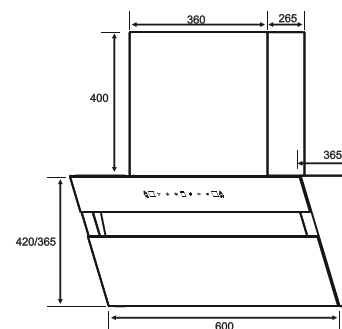

Filterless System
SS Oil collector
Motion Sensor
Black Body & Black Glass
Metal Housing with Metal Blower
3 speed
1350 M³/hr
Heat Auto clean, Timer
2 x 1.5 W Led Lamps

Size: 60/75/90 cm