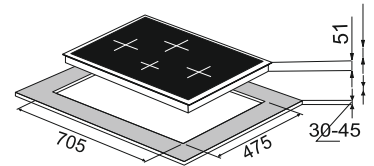

MRP ₹:
60 cm: **20,790/-**

Size: 60 cm

Hobs - Salsa

Salsa 78-3

High flame brass burner Metal knob

3 Burner (01 Big Triple, 01 Small Triple
01 Dual Flame)
Matt Enamel Round Pan support
Battery Operated ignition
Product Dimension:
760 X 430 mm
Cutout Dimension : 675 x 370 mm (R20)

MRP ₹:
78 cm: **19,490/-**

Size: **78 cm**

Salsa 60-4

High flame brass burner Cast iron Pan support Metal knob

4 Burner (01 Big Triple,
1 Small Triple, 01 Dual Flame,
01 Small)
Battery Operated ignition
Product Dimension: 800 x 520 mm
Cutout Dimension : 555 x 485 mm

MRP ₹:
60 cm: **23,190/-**

Size: **60 cm**

Salsa 78-4

High flame brass burner Metal knob

8 mm toughened Glass
04 brass burner
01 Big triple ring burner
01 small Triple ring burner
01 dual ring burner, 01 Small burner
Matt Enamel Round Pan support
Battery Operated ignition
Product Dimension : 780x 520 mm
Cutout Dimension : 705 x 475 mm

MRP ₹:
78 cm: **28,090/-**

Size: **78 cm**

Air Suction Induction Hob

Koln

Induction Hob

Koln

NEW

Air suction Induction Hob Sliding touch control system BLDC motor