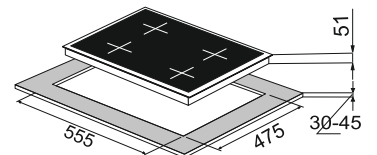

Full Brass Burner
Pan support with Heat Protector
Designer Metal knob
4 Burner (01 Big Multi,
01 Mini Multi
02 Mini Dual flame)
Battery operated ignition type
Bevelled Edge 8 mm Black tempered glass
Flame Failure Device
Product Dimension: 600 x 520 mm
Cutout Dimension : 555 x 475mm

MRP ₹:
60 cm: 38,990/-

Size: 60 cm