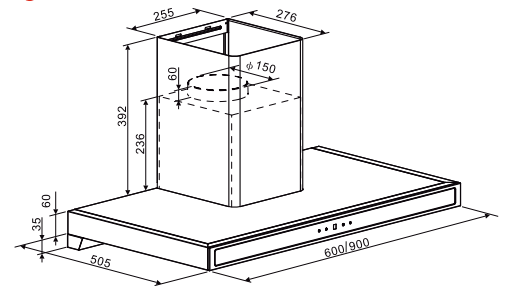

Black body + Black tempered front glass
3 speeds Motion touch control
Metal blower with auto Heat cleaning

1 x 4 W LED strip
2/3 Baffle filters
1350 M³/hr
2M Aluminum exhaust pipe
Outlet 150mm

MRP ₹:
60 cm: **33,300/-**
90 cm: **37,900/-**

Size: 60/90 cm