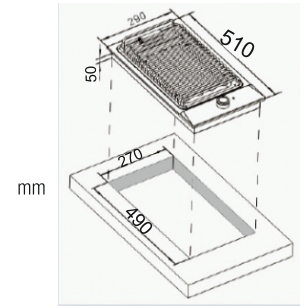

MRP ₹: 54,990/-

Built-in Fryer

SS body
Easy to operate
 Size: 30 cm
 Front Mechanical Control
 S/S panel (S/S version)
 removable S/S inner bowl & basket
 Oil capacity: 3.0 liters
 input power: 2.3 kw
 Product Dimension 290 x 163 x 510 mm
 Cavity Dimension: 270 x 165 x 490 mm
MRP ₹: 34,990/-

Built-in Barbeque

SS body
Cast iron Pan support
Easy to operate

Size: 30 cm
 Front Mechanical control
 S/S Panel (S/S version)
 Removable S/S inner pot
 Energy regulator control
 Lava Stone
 input Power: 2.3 kw
 Product Dimension 290 x 50 x 510 mm
 Carcase Dimension: 270 x 50 x 490 mm