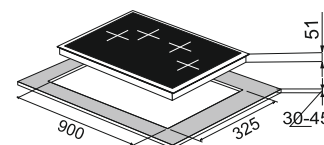

Size: 78 cm

MRP ₹:
78 cm: **25,490/-**

Hobs- Passilo

Passilo 78-4

High flame brass burner
Cast iron Pan support
Metal knob

Under knob auto ignition
4 Burner (01 Big Triple,
01 Small Triple
02 Dual Flame)
Product Dimension: 820 x 520 mm
Cutout Dimension : 705 x 475mm

Size: 78 cm

MRP ₹:
78 cm: **28,090/-**

Hobs- Passilo

Passilo 90-5

High flame brass burner
Cast iron Pan support
Metal knob

Under knob auto ignition
5 Burner (01 Big Triple,
01 Small Triple,
02 Medium, 01 Small)
Product Dimension: 865 x 520 mm
Cutout Dimension : 820 x 480 mm

MRP ₹:
90 cm: **31,690/-**

Size: 90 cm

Passilo 100-4

High flame brass burner
Cast iron Pan support
Metal knob

Under knob auto ignition
4 Burner (02 Big Triple,
02 Medium)
Product Dimension: 1000 x 380 mm
Cutout Dimension : 900 x 325 mm

MRP ₹:
100 cm: **35,390/-**

Size: 100 cm

Passilo 78-3

High flame brass burner
Cast iron Pan support
Metal knob

Under knob auto ignition
3 Burner (01 Big Triple,
01 Small Triple, 01 Dual Flame)
Product Dimension: 760 X 430
Cutout Dimension : 685 x 410 mm (R20)