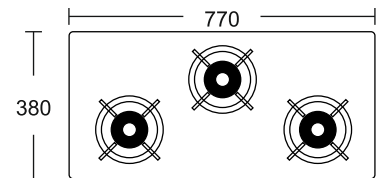

**4 Burner Cooktop
Round Pan Support
Burner: Brass**
Gas Valve: Brass
Body: Black SS
Dimension: 585 x 500 mm
Dip Tray: SS
MRP ₹: **8,790/-**

PVD 3BR

NEW

Yellow Gold Rose Gold Gun Metal

**Cast Iron pan support,
Metal knob
Heavy duty burner**
**PVD Finishes: Rose Gold, Yellow Gold,
Gun Metal**
3 Burner (01 Super big,
01 Big, 01 Small)
Toughened glass & steel
Dimension: 770 x 380 mm
MRP ₹: **11,990/-**