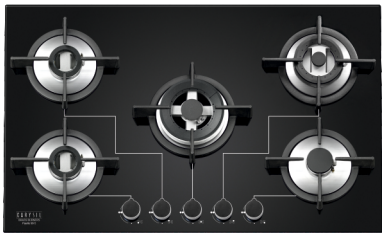

Size: 78 cm

MRP ₹:
78 cm: **25,490/-**

Hobs- Passilo

Passilo 78-4

High flame brass burner
Cast iron Pan support
Metal knob

Under knob auto ignition
4 Burner (01 Big Triple,
01 Small Triple
02 Dual Flame)
Product Dimension: 820 x 520 mm
Cutout Dimension : 705 x 475mm

Size: 78 cm

MRP ₹:
78 cm: **28,090/-**

Hobs- Passilo

Passilo 90-5

High flame brass burner
Cast iron Pan support
Metal knob

Under knob auto ignition
5 Burner (01 Big Triple,
01 Small Triple,
02 Medium, 01 Small)
Product Dimension: 865 x 520 mm
Cutout Dimension : 820 x 480 mm