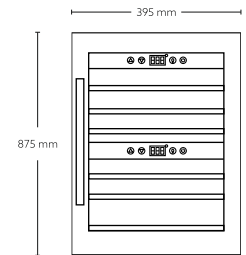

Free Standing wine chiller
Black casing with transparent, panoramic door
80 L / 24 bottles Capacity
LED display
3-12° for white wine & 12-20° for red wine
Compressor with direct cooling
Range of inside cabinet humidity: >60%RH
Product Range: 545 × 395 × 875 mm