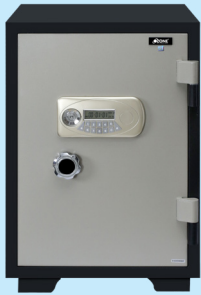

**FIRE WARRIOR SAFES**

**FIRE WARRIOR™**

**FIRE WARRIOR-22 ₹ 41,790**

Size(mm): (H)385X(W)495X(D) 390  
Size(inch): (H)15.16X(W)19.49X(D)15.35  
Weight: 46Kg approx  
Open Records: 50  
Volume (Ltr.): 19

**FIRE WARRIOR-11 ₹ 39,150**

Size(mm): (H)385X(W)496X(D)390  
Size(inch): (H)15.16X(W)19.53X(D)15.35  
Weight: 47Kg approx  
Open Records: 14  
Volume (Ltr.): 19

**FIRE WARRIOR-55 ₹ 54,990**

Size(mm): (H)595X(W)460X(D)470  
Size(inch): (H)23.43X(W)18.11X(D)18.50  
Weight: 80Kg approx  
Open Records: 14  
Volume (Ltr.): 40