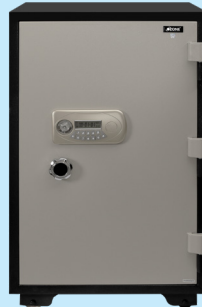

**FIRE WARRIOR SAFES**

**FIRE WARRIOR™**

**FIRE WARRIOR-22 ₹ 41,790**

Size(mm): (H)385X(W)495X(D) 390  
Size(inch): (H)15.16X(W)19.49X(D)15.35  
Weight: 46Kg approx  
Open Records: 50  
Volume (Ltr.): 19

**FIRE WARRIOR-11 ₹ 39,150**

Size(mm): (H)385X(W)496X(D)390  
Size(inch): (H)15.16X(W)19.53X(D)15.35  
Weight: 47Kg approx  
Open Records: 14  
Volume (Ltr.): 19

**FIRE WARRIOR-55 ₹ 54,990**

Size(mm): (H)595X(W)460X(D)470  
Size(inch): (H)23.43X(W)18.11X(D)18.50  
Weight: 80Kg approx  
Open Records: 14  
Volume (Ltr.): 40

**FIRE WARRIOR-77 ₹ 72,150**

Size(mm): (H)760X(W)500X(D)490  
Size(inch): (H)29.92X(W)19.69X(D)19.29  
Weight: 110Kg approx  
Open Records: 14  
Volume (Ltr.): 67

**FIRE WARRIOR-99 ₹ 98,990**

Size(mm): (H)985X(W)600X(D)570  
Size(inch): (H)38.78X(W)23.62X(D)22.44  
Weight: 185Kg approx  
Open Records: 14  
Volume (Ltr.): 145